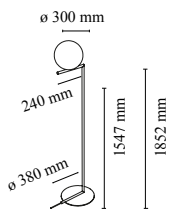

IC Lights Floor 2

by Michael Anastassiades , 2014

Floor lamp providing diffused light. Frame in brass, brushed and transparent varnished or chrome steel. Blown glass opal diffuser. Dimmer on the power chord.

Mounting	Floor
Environment	Indoor
Finish	Brushed brass, Chrome
Weight	10.0 Kg
Light sources available	1 x HSGS E27 205W 3000K Halolux Ceram.Eco 4200lm - RF19973 1 x LED E27 13W 3000K T38 1400lm - RF25535
Emergency	Without
Switching	Dimmer on the power chord
Voltage	220-240V
Power	MAX 205W
Battery	No
Supply included	No
Materials	Blown glass, Brass, Steel
Colors	<ul style="list-style-type: none"> F3174057 - Chrome F3174059 - Brushed brass