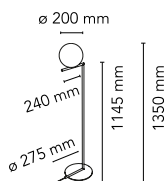

IC Lights Floor 1

by Michael Anastassiades , 2014

Floor lamp providing diffused light. Frame in brass, brushed and transparent varnished or chrome steel. Blown glass opal diffuser. Dimmer on the power chord.

Mounting	Floor
Environment	Indoor
Finish	Brushed brass, Chrome
Weight	5.0 Kg
Light sources available	1 x LED E14 8W Dim. T28 3000K 700lm - RF26565
Emergency	Without
Switching	Dimmer on the power chord
Voltage	220-240V
Power	MAX 60W
Battery	No
Supply included	No