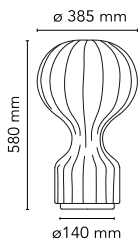

Gatto

by Achille & Pier Giacomo Castiglioni , 1960

Table lamp providing diffused light. White powder coated internal steel structure sprayed with a unique "cocoon" resin to create the diffuser which is then protected by a transparent sprayed on finish. On the cable there is the electronic dimmer which allows the regulation of light brightness.

Mounting	Table
Environment	Indoor
Finish	Cocoon
Weight	2.3 Kg
Light sources available	1 x HSGSA E27 46W 2700K 700lm - RF23158 1 x LED E27 8W 2700K 740lm - RF25323 1 x LED E27 8W 3000K 740lm - RF25317
Emergency	Without
Switching	On the cable there is the electronic dimmer which allows the regulation of light brightness with a dial.
Voltage	220-240V
Power	MAX 60W
Battery	No
Supply included	Yes
Cord Length	1800 mm
Materials	Cocoon resin, Steel
Colors	● F2601009 - Cocoon