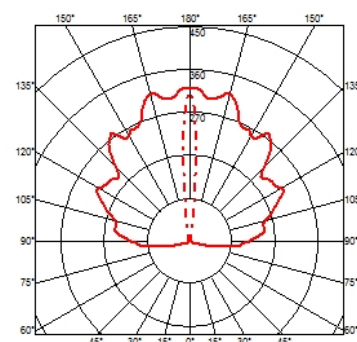

Fenestra 24V

designed by FLOS Outdoor

Luminaire for outdoor use for installation in a window compartment with LED light source. 24V power source not included. Possible to use standard 12V power supply. Equipped with a 1000 mm section of outgoing neoprene cable.

● F2250001	White
● F2250006	Grey
● F2250033	Anthracite
● F2250030	Black
● F2250018	Deep brown

ELECTRICAL

Transformer type	Electronic
Transformer availability	Separate item
Transformer mounting	Remote
Emergency	Without
Voltage (V)	24

PHYSICAL

IK rating	08
Aiming	Fixed
Weight (kg)	0,50
Number of heads	1

DIMENSIONS

CERTIFICATIONS