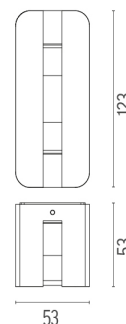

DIMENSIONS