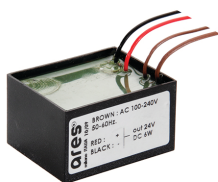

- F2250001 White
- F2250006 Grey
- F2250033 Anthracite
- F2250030 Black
- F2250018 Deep brown

**DIMENSIONS**

**CERTIFICATIONS**

**Power Supply**

○ RF25748

**Power supply 8W**

Power supply for installation in the installation box 24V 8W / I 10-240V IP65 Class II selv.