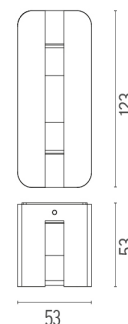

## FENESTRA 24V

<b>Beam angle</b>	151°
<b>Mounting</b>	Floor
<b>Lamps description</b>	Power Led: 4W - 274 lm ≠ FIXT 165 lm - 2700K/CRI 80 - 12-24V
<b>Environment</b>	Indoor, Outdoor
<b>Notes</b>	We recommend using a connection system with a degree of protection greater than or equal to the degree of protection of the luminaire.

### PHYSICAL

<b>IK rating</b>	08
<b>Aiming</b>	Fixed
<b>Weight (kg)</b>	0,50
<b>Number of heads</b>	1

### DIMENSIONS

## DIMENSIONS