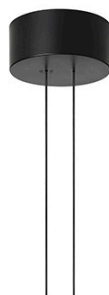

Arrangements Square Small

by Michael Anastassiades , 2018

Diffuse light suspended lighting device. Body in extruded, curved NC-machined and black powder-coated aluminium, diffuser in platinum optical silicone.

Each component can be connected to the power pack by means of an electrical and mechanical connection system designed for customisable product set-up.

Roses available with two powers: lamp with power under 70W and lamp with power under 190W. Class III roses also available for installations with remote power supply: "surface" version for installations on cement, "recessed" version for plasterboard ceilings.

Cable length 2.5m

Mounting	Pendant
Environment	Indoor
Finish	Black
Weight	0.5 Kg
Light sources available	1 x Flex strip led 20W 2700K CRI90 2000lm
Emergency	Without
Voltage	48V
Power	20W
Battery	No
Supply included	No
Cord Length	2500 mm
Materials	Aluminum
Colors	● F0410030 - Black

Arrangements Square Small

by Michael Anastassiades , 2018

F0415030

Big Rose-MAX190W

F0416030

Small Rose-MAX70

F0417030

Recessed Rose-MAX190W