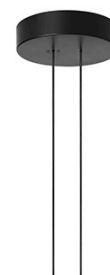

Arrangements Square Small

by Michael Anastassiades , 2018

Diffuse light suspended lighting device. Body in extruded, curved NC-machined and black powder-coated aluminium, diffuser in platinum optical silicone.

Each component can be connected to the power pack by means of an electrical and mechanical connection system designed for customisable product set-up.

Roses available with two powers: lamp with power under 70W and lamp with power under 190W. Class III roses also available for installations with remote power supply: "surface" version for installations on cement, "recessed" version for plasterboard ceilings.

Cable length 2.5m

Mounting	Pendant
Environment	Indoor
Finish	Black
Weight	0.5 Kg
Light sources available	1 x Flex strip led 20W 2700K CRI90 2000lm
Emergency	Without
Voltage	48V
Power	20W
Battery	No
Supply included	No
Cord Length	2500 mm
Materials	Aluminum
Colors	● F0410030 - Black

Arrangements Square Small

by Michael Anastassiades , 2018

F0415030

Big Rose-MAX190W

F0416030

Small Rose-MAX70

F0417030

Recessed Rose-MAX190W