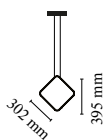

Mounting	Pendant
Environment	Indoor
Finish	Black
Weight	0.5 Kg
Light sources available	1 x Flex strip led 20W 2700K CRI90 2000lm
Emergency	Without
Voltage	48V
Power	20W
Battery	No
Supply included	No
Cord Length	2500 mm
Materials	Aluminum
Colors	● F0410030 - Black