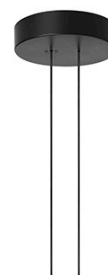

## Arrangements Square Large

by Michael Anastassiades , 2018

Diffuse light suspended lighting device. Body in extruded, curved NC-machined and black powder-coated aluminium, diffuser in platinum optical silicone.

Each component can be connected to the power pack by means of an electrical and mechanical connection system designed for customisable product set-up.

Roses available with two powers: lamp with power under 70W and lamp with power under 190W. Class III roses also available for installations with remote power supply: "surface" version for installations on cement, "recessed" version for plasterboard ceilings.

Cable length 2.5m

Mounting	Pendant
Environment	Indoor
Finish	Black
Weight	0.7 Kg
Light sources available	1 x Flex strip led 34W 2700K CRI90 3400lm
Emergency	Without
Voltage	48V
Power	34W
Battery	No
Supply included	No
Cord Length	2500 mm
Materials	Aluminum
Colors	● F0409030 - Black

## Arrangements Square Large

by Michael Anastassiades , 2018

---

F0415030  
Big Rose-MAX190W

---

F0416030  
Small Rose-MAX70

---

F0417030  
Recessed Rose-MAX190W