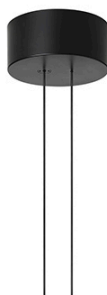

## Arrangements Square Large

by Michael Anastassiades , 2018

Diffuse light suspended lighting device. Body in extruded, curved NC-machined and black powder-coated aluminium, diffuser in platinum optical silicone.

Each component can be connected to the power pack by means of an electrical and mechanical connection system designed for customisable product set-up.

Roses available with two powers: lamp with power under 70W and lamp with power under 190W. Class III roses also available for installations with remote power supply: "surface" version for installations on cement, "recessed" version for plasterboard ceilings.

Cable length 2.5m

Mounting	Pendant
Environment	Indoor
Finish	Black
Weight	0.7 Kg
Light sources available	1 x Flex strip led 34W 2700K CRI90 3400lm
Emergency	Without
Voltage	48V
Power	34W
Battery	No
Supply included	No
Cord Length	2500 mm
Materials	Aluminum
Colors	● F0409030 - Black

## Arrangements Square Large

by Michael Anastassiades , 2018

---

F0415030  
Big Rose-MAX190W

---

F0416030  
Small Rose-MAX70

---

F0417030  
Recessed Rose-MAX190W