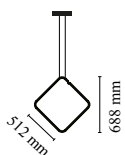

Each component can be connected to the power pack by means of an electrical and mechanical connection system designed for customisable product set-up.

Roses available with two powers: lamp with power under 70W and lamp with power under 190W. Class III roses also available for installations with remote power supply: "surface" version for installations on cement, "recessed" version for plasterboard ceilings.

Cable length 2.5m

Mounting	Pendant
Environment	Indoor
Finish	Black
Weight	0.7 Kg
Light sources available	1 x Flex strip led 34W 2700K CRI90 3400lm
Emergency	Without
Voltage	48V
Power	34W
Battery	No
Supply included	No
Cord Length	2500 mm
Materials	Aluminum
Colors	● F0409030 - Black