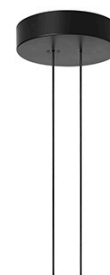

Arrangements Round Small

by Michael Anastassiades , 2018

Diffuse light suspended lighting device. Body in extruded, curved NC-machined and black powder-coated aluminium, diffuser in platinum optical silicone.

Each component can be connected to the power pack by means of an electrical and mechanical connection system designed for customisable product set-up.

Roses available with two powers: lamp with power under 70W and lamp with power under 190W. Class III roses also available for installations with remote power supply: "surface" version for installations on cement, "recessed" version for plasterboard ceilings.

Cable length 2.5m

Mounting	Pendant
Environment	Indoor
Finish	Black
Weight	0.5 Kg
Light sources available	1 x Flex strip led 21W 2700K CRI90 2100lm
Emergency	Without
Voltage	48V
Power	21W
Battery	No
Supply included	No
Cord Length	2500 mm
Materials	Aluminum
Colors	● F0406030 - Black

Arrangements Round Small

by Michael Anastassiades , 2018

F0415030
Big Rose-MAX190W

F0416030
Small Rose-MAX70

F0417030
Recessed Rose-MAX190W