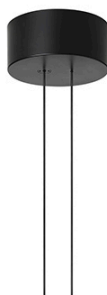

Arrangements Round Small

by Michael Anastassiades , 2018

Diffuse light suspended lighting device. Body in extruded, curved NC-machined and black powder-coated aluminium, diffuser in platinum optical silicone.

Each component can be connected to the power pack by means of an electrical and mechanical connection system designed for customisable product set-up.

Roses available with two powers: lamp with power under 70W and lamp with power under 190W. Class III roses also available for installations with remote power supply: "surface" version for installations on cement, "recessed" version for plasterboard ceilings.

Cable length 2.5m

Mounting	Pendant
Environment	Indoor
Finish	Black
Weight	0.5 Kg
Light sources available	1 x Flex strip led 21W 2700K CRI90 2100lm
Emergency	Without
Voltage	48V
Power	21W
Battery	No
Supply included	No
Cord Length	2500 mm
Materials	Aluminum
Colors	● F0406030 - Black

Arrangements Round Small

by Michael Anastassiades , 2018

F0415030
Big Rose-MAX190W

F0416030
Small Rose-MAX70

F0417030
Recessed Rose-MAX190W