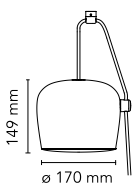

## Aim Small cable-plug

by Ronan & Erwan Bouroullec , 2014

Suspended light fitting. Body in varnished aluminium sheet, shade in photo-etched optical polycarbonate. Internal reflector in photo-etched PC. Directionable body. Powered directly from mains. The cable has a useful length of 9 metres and thus the lamp can be suspended 3 metres from the ceiling. Wall plug version and dimmer/switch on cable.

Mounting	Pendant
Environment	Indoor
Finish	Anodized brown, White, Black
Weight	1.9 Kg
Light sources available	1 x MULTICHIP LED 12W Dimmer 2700K CRI90 950lm
Emergency	Without
Voltage	230V
Power	12W
Battery	No
Supply included	Yes
Cord Length	9000/3000 mm
Materials	Aluminum, Polycarbonate
Colors	<ul style="list-style-type: none"> <li><span style="display: inline-block; width: 10px; height: 10px; background-color: #f0f0f0; border: 1px solid #000; border-radius: 50%; margin-right: 5px;"></span> F0097009 - White</li> <li><span style="display: inline-block; width: 10px; height: 10px; background-color: #000; border: 1px solid #000; border-radius: 50%; margin-right: 5px;"></span> F0097030 - Black</li> <li><span style="display: inline-block; width: 10px; height: 10px; background-color: #800000; border: 1px solid #000; border-radius: 50%; margin-right: 5px;"></span> F0097026 - Anodized brown</li> </ul>