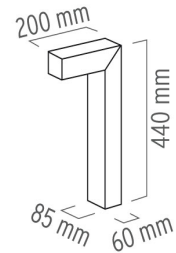

Optical

● F0056030
Low light grid

● F0074071
High-comfort diffuser

F0074000
High-performance diffuser

45 Adj LED 2
designed by Tim Derhaag

Family of outdoor luminaires with swivelling head in three positions, 0°, 45° and 90°. To be complete with the required diffusers.

- F0071054 Anodized aluminium
- F0071030 Black

DIMENSIONS

Poles to embed

● F0057000

Pole to be placed in the ground

Anchoring systems allow for secure fixing on surfaces that are not very solid

CERTIFICATIONS