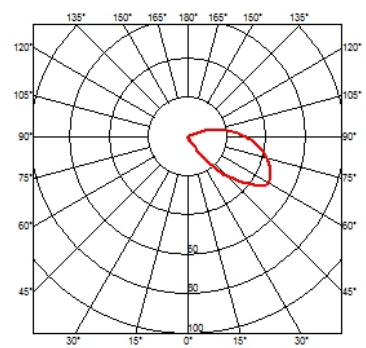

45 Adj LED 2 .Accessories

Structural

- F0058000

Flange to be cemented