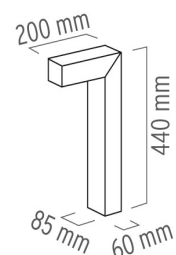

DIMENSIONS