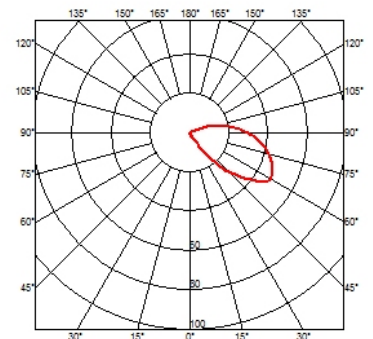

- F0071054 Anodized aluminium
- F0071030 Black

DIMENSIONS

Poles to embed

● F0057000

Pole to be placed in the ground

Anchoring systems allow for secure fixing on surfaces that are not very solid

CERTIFICATIONS