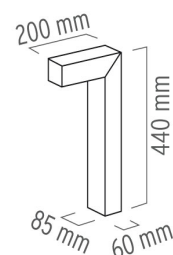

45 ADJ LED 2

Mounting	Ground
Lamps description	POWER LED 9W 3000K 540lm - CRI80
Environment	Outdoor
Finish	Anodized aluminum, Black
Design awards	Red Dot Design Award 2005
Technical description	Family of outdoor luminaires with swivelling head in three positions, 0°, 45° and 90°. LED power light source power. Body, head and base are extruded anticorodal 6010 aluminum alloy with phospho-chromated protection against corrosion. Reflectors in die-cast 46100 aluminum with a surface finish obtained by means of a vacuum aluminization process. The diffusers are available in opal white or in transparent finish whenever high efficiency is required. The plastic materials used (PC or APEC) are injection-molded and UV-stabilized. The mechanical joint has two die-cast 46100 aluminum alloy flanges with yellow alodine non-corrosive protection, two friction elements made respectively of injection-molded acetal resin (POM) and 30% nylon glass wool. Silicone elastomer fittings. The external screws, which are exposed to weather conditions, are in stainless steel (AISI 316). Accessories include anti-glare screens in diecast Zamak 12 with non-corrosive yellow alodine protection and matte black epoxy powdercoat finish, which modify the angle at which the beam of light leaves the luminaire for enhanced visual comfort. The head of each luminaire can be locked at the chosen position. We recommend using a connection system with a degree of protection greater than or equal to the degree of protection of the luminaire.

- F0071054 Anodized aluminium
- F0071030 Black

DIMENSIONS

Poles to embed

● F0057000

Pole to be placed in the ground

Anchoring systems allow for secure fixing on surfaces that are not very solid

CERTIFICATIONS

designed by Tim Derhaag

Family of outdoor luminaires with swivelling head in three positions, 0°, 45° and 90°. To be complete with the required diffusers.

● F0071054 Anodized aluminium
● F0071030 Black

DIMENSIONS