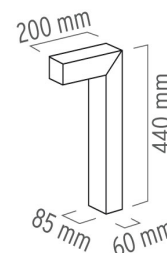

ELECTRICAL

Control gear type	Electronic
Emergency	Without
Voltage (V)	220/240

PHYSICAL

Aiming	Adjustable
Construction material	Aluminum
Weight (kg)	2.6

45 Adj LED 2

designed by Tim Derhaag

Family of outdoor luminaires with swivelling head in three positions, 0°, 45° and 90°. To be complete with the required diffusers.

	F0071054	Anodized aluminium
	F0071030	Black

DIMENSIONS

CERTIFICATIONS