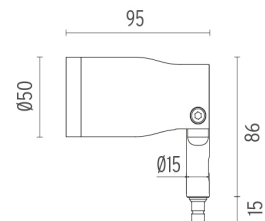

Spot orientable head for installation on ground poles or on wall base. Poles and base to be ordered as separated accessories. Heads are equipped with a dismountable ferrule, to insert flood lens or up to two honeycombs, (to be ordered as separate accessories). 24V remote power supply to be ordered separately. Each head comes with a segment of 2m outgoing cable and a wiring kit.

Product with Pole

DIMENSIONS

CERTIFICATIONS

Landlord Spot Ø50 PWM Dimmable . Lamps

Power LED

Lamp category:
LED

Socket:
Special base

Lamp type:
Power LED