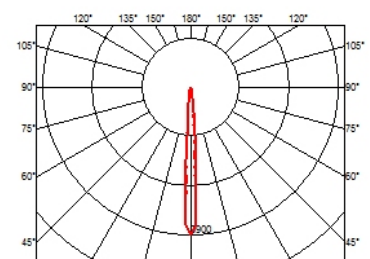

CERTIFICATIONS