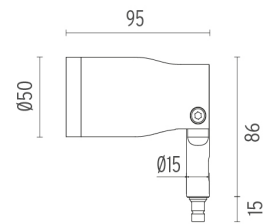

DIMENSIONS

CERTIFICATIONS