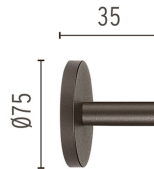

Honeycomb

Landlord Spot Ø50 PWM Dimmable designed by Piero Lissoni

Spot orientable head for installation on ground poles or on wall base. Poles and base to be ordered as separated accessories. Heads are equipped with a dismantable ferrule, to insert flood lens or up to two honeycombs, (to be ordered as separate accessories). 24V remote power supply to be ordered separately. Each head comes with a segment of 2m outgoing cable and a wiring kit.

Mounting

○ F004Z070000

Tree strap

Accessory for spot installation directly on three branch, from ø30 mm up to ø100mm.

○ F004Z060000

Earth stick

To be mounted on poles with base.

○ F004Z040001