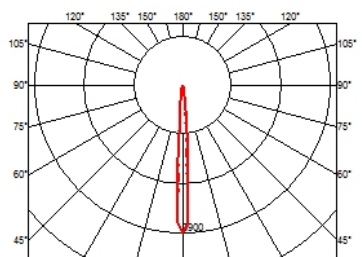

FLOS

Landlord Spot Ø50 PWM Dimmable .Accessories

Optical

○ F004Z0H0000

Flood lens

○ F004Z0L0000

Honeycomb

Landlord Spot Ø50 PWM Dimmable designed by Piero Lissoni

Spot orientable head for installation on ground poles or on wall base. Poles and base to be ordered as separated accessories. Heads are equipped with a dismantable ferrule, to insert flood lens or up to two honeycombs, (to be ordered as separate accessories). 24V remote power supply to be ordered separately. Each head comes with a segment of 2m outgoing cable and a wiring kit.

Mounting

○ F004Z070000

Tree strap

Accessory for spot installation directly on three branch, from ø30 mm up to ø100mm.

○ F004Z060000

Earth stick

To be mounted on poles with base.

○ F004Z040001

○ F004Z040006

○ F004Z040033

○ F004Z040030

○ F004Z040018

○ F004Z0A0070

○ F004Z0A0071

○ F004Z0A0072

Wall base

- F004E41A001 White
- F004E41A006 Grey
- F004E41A033 Anthracite
- F004E41A030 Black
- F004E41A018 Deep brown
- F004G41A070 Óxido natural
- F004G41A071 Óxido negro
- F004G41A072 Green
- Product with Pole

DIMENSIONS

CERTIFICATIONS