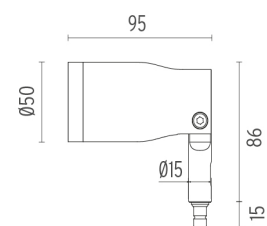

DIMENSIONS