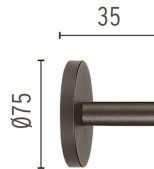

### Mounting

○ F004Z070000

**Tree strap**

Accessory for spot installation directly on three branch, from ø30 mm up to ø100mm.

○ F004Z060000

**Earth stick**

To be mounted on poles with base.

○ F004Z040001

### DIMENSIONS