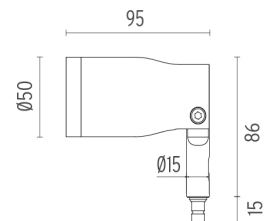

### DIMENSIONS

### Pole with base H 300 mm

Ready for installation on rigid base. For ground installation, complete with earth stick, to be ordered as separated item.