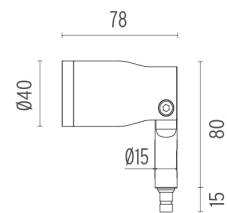

### DIMENSIONS

### Pole with base H 300 mm

Ready for installation on rigid base. For ground installation, complete with earth stick, to be ordered as separated item.