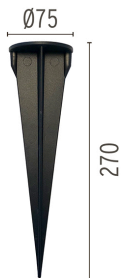

○ F004Z060000

Earth stick

To be mounted on poles with base.