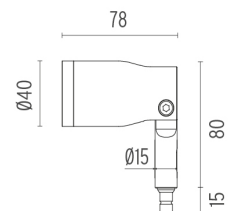

Pole with base H 300 mm

Ready for installation on rigid base. For ground installation, complete with earth stick, to be ordered as separated item.

Landlord Spot Ø40 PWM Dimmable designed by Piero Lissoni

Spot orientable head for installation on ground poles or on wall base. Poles and base to be ordered as separated accessories. Heads are equipped with a dismountable ferrule, to insert flood lens or up to two honeycombs, (to be ordered as separate accessories). 24V remote power supply to be ordered separately. Each head comes with a segment of 2m outgoing cable and a wiring kit.

Product with Pole

DIMENSIONS

Landlord Spot Ø40 PWM Dimmable . Lamps

Power LED

Lamp category:
LED

Socket:
Special base

Lamp type:
Power LED

CERTIFICATIONS