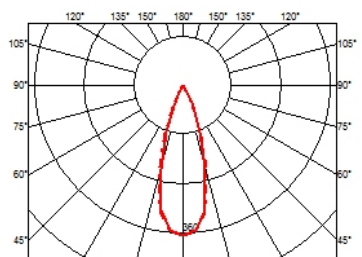

FLOS

Landlord Spot Ø40 PWM Dimmable .Accessories

Optical

○ F004Z0C0000

Flood lens

○ F004Z0B0000

Honeycomb

Landlord Spot Ø40 PWM Dimmable designed by Piero Lissoni

Spot orientable head for installation on ground poles or on wall base. Poles and base to be ordered as separated accessories. Heads are equipped with a dismantable ferrule, to insert flood lens or up to two honeycombs, (to be ordered as separate accessories). 24V remote power supply to be ordered separately. Each head comes with a segment of 2m outgoing cable and a wiring kit.

Mounting

○ F004Z070000

Tree strap

Accessory for spot installation directly on three branch, from ø30 mm up to ø100mm.

○ F004Z060000

Earth stick

To be mounted on poles with base.

○ F004Z040001

○ F004Z040006

○ F004Z040033

○ F004Z040030

○ F004Z040018

○ F004Z0A0070

○ F004Z0A0071

○ F004Z0A0072

Wall base

- F004D22A001 White
- F004D22A006 Grey
- F004D22A033 Anthracite
- F004D22A030 Black
- F004D22A018 Deep brown
- F004F22A070 Óxido natural
- F004F22A071 Óxido negro
- F004F22A072 Green
- Product with Pole

DIMENSIONS

CERTIFICATIONS