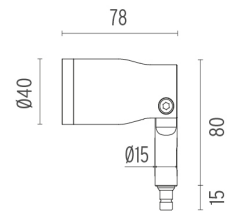

DIMENSIONS

CERTIFICATIONS