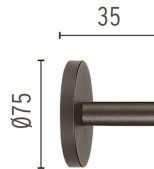

Honeycomb

Landlord Spot Ø40 PWM Dimmable designed by Piero Lissoni

Spot orientable head for installation on ground poles or on wall base. Poles and base to be ordered as separated accessories. Heads are equipped with a dismantable ferrule, to insert flood lens or up to two honeycombs, (to be ordered as separate accessories). 24V remote power supply to be ordered separately. Each head comes with a segment of 2m outgoing cable and a wiring kit.

Mounting

○ F004Z070000

Tree strap

Accessory for spot installation directly on three branch, from ø30 mm up to ø100mm.

○ F004Z060000

Earth stick

To be mounted on poles with base.

○ F004Z040001