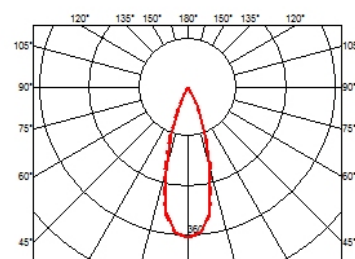

CERTIFICATIONS