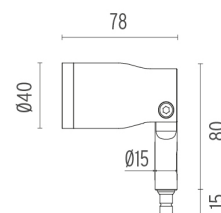

DIMENSIONS