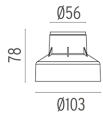

Landlord Ground Ø64 with Honeycomb
designed by Piero Lissoni

24V remote power supply to be ordered separately. Necessary box for installation, to be ordered separately.

● F004B47A00502 Stainless steel

DIMENSIONS

PHYSICAL

| | |
|------------------------|-------|
| Aiming | Fixed |
| Diameter (mm) | 64 |
| Weight (kg) | 0,35 |
| Number of heads | 1 |

Landlord Ground Ø64 with Honeycomb .Accessories

Mounting

○ F004Z0K0000

DIMENSIONS

CERTIFICATIONS

Landlord Ground Ø64 with Honeycomb . Lamps

Power LED

Lamp category:

LED

Socket:

Special base