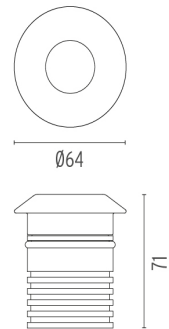

PHYSICAL

| | |
|------------------------|-------|
| Aiming | Fixed |
| Diameter (mm) | 64 |
| Weight (kg) | 0,35 |
| Number of heads | 1 |

Landlord Ground Ø64 with Honeycomb .Accessories

Mounting

○ F004Z0K0000

DIMENSIONS

CERTIFICATIONS

Landlord Ground Ø64 with Honeycomb . Lamps

Power LED

Lamp category:

LED

Socket:

Special base