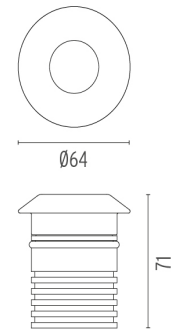

LANDLORD GROUND Ø64 WITH HONEYCOMB

| | |
|------------------------------|---|
| Beam angle | 25° Medium |
| Mounting | Ground |
| Lamps description | Power LED: 3,4W - 270 lm ≠ FIXT 176 lm - 4000K/CRI 80 - 24V |
| Environment | Outdoor |
| Technical description | IP67 luminaries for ground recessed installation, powered 24V. Body in anodised, then resined aluminium, external ring in shot-peened stainless steel, encasing the entire control electronics. Head available in two sizes, ø47 mm, and ø64 mm, with frontal or grazing emission (one, two or four beams). Frontal emission version are available with spot or medium optic, and the ø64 version is also available with integrated non removable honeycomb, for maximum visual confort. To be installed in its installation box. |

Landlord Ground Ø64 with Honeycomb
designed by Piero Lissoni

24V remote power supply to be ordered separately. Necessary box for installation, to be ordered separately.

● F004B47A00502 Stainless steel

DIMENSIONS

PHYSICAL

| | |
|------------------------|-------|
| Aiming | Fixed |
| Diameter (mm) | 64 |
| Weight (kg) | 0,35 |
| Number of heads | 1 |

Landlord Ground Ø64 with Honeycomb .Accessories

Mounting

○ F004Z0K0000

DIMENSIONS

CERTIFICATIONS

Landlord Ground Ø64 with Honeycomb . Lamps

Power LED

Lamp category:

LED

Socket:

Special base