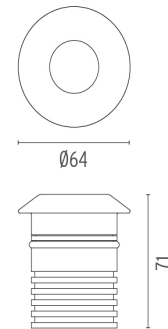

LANDLORD GROUND Ø64 WITH HONEYCOMB

Beam angle	15° Spot
Mounting	Ground
Lamps description	Power LED: 3,4W - 270 lm ≠ FIXT 196 lm - 4000K/CRI 80 - 24V
Environment	Outdoor
Technical description	IP67 luminaries for ground recessed installation, powered 24V. Body in anodised, then resined aluminium, external ring in shot-peened stainless steel, encasing the entire control electronics. Head available in two sizes, ø47 mm, and ø64 mm, with frontal or grazing emission (one, two or four beams). Frontal emission version are available with spot or medium optic, and the ø64 version is also available with integrated non removable honeycomb, for maximum visual confort. To be installed in its installation box.

Landlord Ground Ø64 with Honeycomb
designed by Piero Lissoni

24V remote power supply to be ordered separately. Necessary box for installation, to be ordered separately.

● F004B46A0050I Stainless steel

DIMENSIONS

CERTIFICATIONS

IP
67

ELECTRICAL

Transformer type	Electronic
Transformer availability	Separate item
Transformer mounting	Remote
Emergency	Without
Voltage (V)	24

PHYSICAL

Aiming	Fixed
Diameter (mm)	64
Weight (kg)	0,35
Number of heads	1

● F004B46A0050I Stainless steel

DIMENSIONS

CERTIFICATIONS

Landlord Ground Ø64 with Honeycomb . Lamps

Power LED

Lamp category:

LED

Socket: