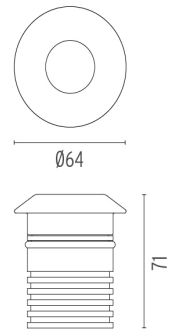

LANDLORD GROUND Ø64 WITH HONEYCOMB

Beam angle	15° Spot
Mounting	Ground
Lamps description	Power LED: 3,4W - 270 lm ≠ FIXT 196 lm - 4000K/CRI 80 - 24V
Environment	Outdoor
Technical description	IP67 luminaries for ground recessed installation, powered 24V. Body in anodised, then resined aluminium, external ring in shot-peened stainless steel, encasing the entire control electronics. Head available in two sizes, ø47 mm, and ø64 mm, with frontal or grazing emission (one, two or four beams). Frontal emission version are available with spot or medium optic, and the ø64 version is also available with integrated non removable honeycomb, for maximum visual confort. To be installed in its installation box.

CERTIFICATIONS

IP
67

ELECTRICAL

Transformer type	Electronic
Transformer availability	Separate item
Transformer mounting	Remote
Emergency	Without
Voltage (V)	24

PHYSICAL

Aiming	Fixed
Diameter (mm)	64
Weight (kg)	0,35
Number of heads	1

● F004B46A0050I Stainless steel

DIMENSIONS

CERTIFICATIONS

Landlord Ground Ø64 with Honeycomb . Lamps

Power LED

Lamp category:

LED

Socket: