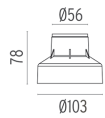

Landlord Ground Ø64 with Honeycomb .Accessories

Mounting

○ F004Z0K0000

Installation box