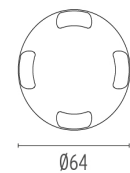

### DIMENSIONS

### PHYSICAL

<b>Aiming</b>	Fixed
<b>Diameter (mm)</b>	64
<b>Weight (kg)</b>	0,35
<b>Number of heads</b>	1