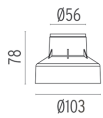

Landlord Ground Ø64 4 Beam PWM Dimmable .Accessories

Mounting

○ F004Z0K0000

Installation box