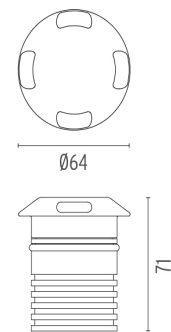

## LANDLORD GROUND Ø64 4 BEAM PWM DIMMABLE

<b>Beam angle</b>	41°
<b>Mounting</b>	Ground
<b>Lamps description</b>	Power LED: 3,4W - 270 lm ≠ FIXT 48 lm - 4000K/CRI 80 - 24V
<b>Environment</b>	Outdoor
<b>Technical description</b>	IP67 luminaries for ground recessed installation, powered 24V. Body in anodised, then resined aluminium, external ring in shot-peened stainless steel, encasing the entire control electronics. Head available in two sizes, ø47 mm, and ø64 mm, with frontal or grazing emission (one, two or four beams). Frontal emission version are available with spot or medium optic, and the ø64 version is also available with integrated non removable honeycomb, for maximum visual confort. To be installed in its installation box.

### DIMENSIONS

### PHYSICAL

<b>Aiming</b>	Fixed
<b>Diameter (mm)</b>	64
<b>Weight (kg)</b>	0,35
<b>Number of heads</b>	1