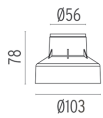

Landlord Ground Ø64 4 Beam designed by Piero Lissoni

24V remote power supply to be ordered separately. Necessary box for installation, to be ordered separately.

● F004B45A005 Stainless steel

DIMENSIONS

CERTIFICATIONS

ELECTRICAL

Transformer type	Electronic
Transformer availability	Separate item
Transformer mounting	Remote
Emergency	Without
Voltage (V)	24

PHYSICAL

Aiming	Fixed
Diameter (mm)	64
Weight (kg)	0,35
Number of heads	1

Landlord Ground Ø64 4 Beam .Accessories

Mounting

○ F004Z0K0000

Installation box

Landlord Ground Ø64 4 Beam

designed by Piero Lissoni

24V remote power supply to be ordered separately. Necessary box for installation, to be ordered separately.

● F004B45A005 Stainless steel

DIMENSIONS

Ø64

71

CERTIFICATIONS

Landlord Ground Ø64 4 Beam . Lamps

Power LED

Lamp category: