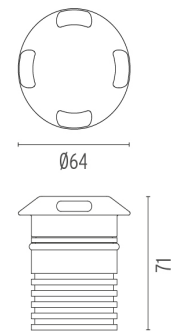

LANDLORD GROUND Ø64 4 BEAM

Beam angle	41°
Mounting	Ground
Lamps description	Power LED: 3,4W - 270 lm ≠ FIXT 48 lm - 4000K/CRI 80 - 24V
Environment	Outdoor
Technical description	IP67 luminaries for ground recessed installation, powered 24V. Body in anodised, then resined aluminium, external ring in shot-peened stainless steel, encasing the entire control electronics. Head available in two sizes, ø47 mm, and ø64 mm, with frontal or grazing emission (one, two or four beams). Frontal emission version are available with spot or medium optic, and the ø64 version is also available with integrated non removable honeycomb, for maximum visual confort. To be installed in its installation box.

Landlord Ground Ø64 4 Beam designed by Piero Lissoni

24V remote power supply to be ordered separately. Necessary box for installation, to be ordered separately.

● F004B45A005 Stainless steel

DIMENSIONS

CERTIFICATIONS

ELECTRICAL

Transformer type	Electronic
Transformer availability	Separate item
Transformer mounting	Remote
Emergency	Without
Voltage (V)	24

PHYSICAL

Aiming	Fixed
Diameter (mm)	64
Weight (kg)	0,35
Number of heads	1

● F004B45A005 Stainless steel

DIMENSIONS

Ø64

71

CERTIFICATIONS

Landlord Ground Ø64 4 Beam . Lamps

Power LED

Lamp category: