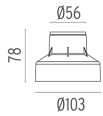

Landlord Ground Ø64 2 Beam PWM Dimmable .Accessories

Mounting

○ F004Z0K0000

Installation box