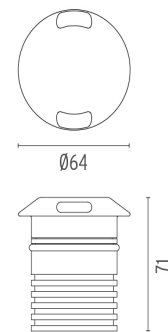

LANDLORD GROUND Ø64 2 BEAM PWM DIMMABLE

Beam angle	45°
Mounting	Ground
Lamps description	Power LED: 3,4W - 270 lm ≠ FIXT 24 lm - 4000K/CRI 80 - 24V
Environment	Outdoor
Technical description	IP67 luminaries for ground recessed installation, powered 24V. Body in anodised, then resined aluminium, external ring in shot-peened stainless steel, encasing the entire control electronics. Head available in two sizes, ø47 mm, and ø64 mm, with frontal or grazing emission (one, two or four beams). Frontal emission version are available with spot or medium optic, and the ø64 version is also available with integrated non removable honeycomb, for maximum visual confort. To be installed in its installation box.

DIMENSIONS

CERTIFICATIONS

ELECTRICAL

Transformer type	Electronic dimmable
Transformer availability	Separate item
Transformer mounting	Remote
Emergency	Without
Voltage (V)	24

PHYSICAL

Aiming	Fixed
Diameter (mm)	64
Weight (kg)	0,35
Number of heads	1

Landlord Ground Ø64 2 Beam PWM Dimmable .Accessories

Mounting

○ F004Z0K0000

Installation box

Landlord Ground Ø64 2 Beam PWM Dimmable

designed by Piero Lissoni

24V remote power supply to be ordered separately. Necessary box for installation, to be ordered separately.

● F004B44H005 Stainless steel

DIMENSIONS

Landlord Ground Ø64 2 Beam PWM Dimmable . Lamps

Power LED

Lamp category:

LED

Socket:

Special base