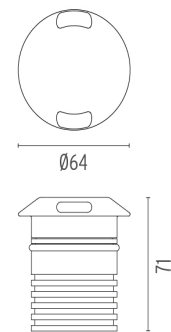

LANDLORD GROUND Ø64 2 BEAM PWM DIMMABLE

Beam angle	45°
Mounting	Ground
Lamps description	Power LED: 3,4W - 270 lm ≠ FIXT 24 lm - 4000K/CRI 80 - 24V
Environment	Outdoor
Technical description	IP67 luminaries for ground recessed installation, powered 24V. Body in anodised, then resined aluminium, external ring in shot-peened stainless steel, encasing the entire control electronics. Head available in two sizes, ø47 mm, and ø64 mm, with frontal or grazing emission (one, two or four beams). Frontal emission version are available with spot or medium optic, and the ø64 version is also available with integrated non removable honeycomb, for maximum visual confort. To be installed in its installation box.

DIMENSIONS

CERTIFICATIONS

ELECTRICAL

Transformer type	Electronic dimmable
Transformer availability	Separate item
Transformer mounting	Remote
Emergency	Without
Voltage (V)	24

PHYSICAL

Aiming	Fixed
Diameter (mm)	64
Weight (kg)	0,35
Number of heads	1

● F004B44H005 Stainless steel

DIMENSIONS

Landlord Ground Ø64 2 Beam PWM Dimmable . Lamps

Power LED

Lamp category:

LED

Socket:

Special base