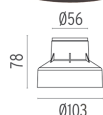

Landlord Ground Ø64 2 Beam .Accessories

Mounting

○ F004Z0K0000

Installation box