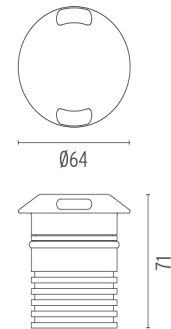

LANDLORD GROUND Ø64 2 BEAM

Beam angle	45°
Mounting	Ground
Lamps description	Power LED: 3,4W - 270 lm ≠ FIXT 24 lm - 4000K/CRI 80 - 24V
Environment	Outdoor
Technical description	IP67 luminaries for ground recessed installation, powered 24V. Body in anodised, then resined aluminium, external ring in shot-peened stainless steel, encasing the entire control electronics. Head available in two sizes, ø47 mm, and ø64 mm, with frontal or grazing emission (one, two or four beams). Frontal emission version are available with spot or medium optic, and the ø64 version is also available with integrated non removable honeycomb, for maximum visual confort. To be installed in its installation box.

Landlord Ground Ø64 2 Beam designed by Piero Lissoni

24V remote power supply to be ordered separately. Necessary box for installation, to be ordered separately.

● F004B44A005 Stainless steel

DIMENSIONS

CERTIFICATIONS

ELECTRICAL

Transformer type	Electronic
Transformer availability	Separate item
Transformer mounting	Remote
Emergency	Without
Voltage (V)	24

PHYSICAL

Aiming	Fixed
Diameter (mm)	64
Weight (kg)	0,35
Number of heads	1

● F004B44A005 Stainless steel

DIMENSIONS

Ø64

71

CERTIFICATIONS

Landlord Ground Ø64 2 Beam . Lamps

Power LED

Lamp category: