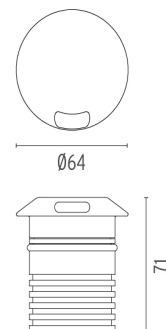

DIMENSIONS

CERTIFICATIONS

ELECTRICAL

Transformer type	Electronic dimmable
Transformer availability	Separate item
Transformer mounting	Remote
Emergency	Without
Voltage (V)	24

PHYSICAL

Aiming	Fixed
Diameter (mm)	64
Weight (kg)	0,35
Number of heads	1

Socket:

Special base

Lamp type:

Power LED

Landlord Ground Ø64 I Beam PWM Dimmable

designed by Piero Lissoni

24V remote power supply to be ordered separately. Necessary box for installation, to be ordered separately.

● F004B43H005 Stainless steel

DIMENSIONS

CERTIFICATIONS