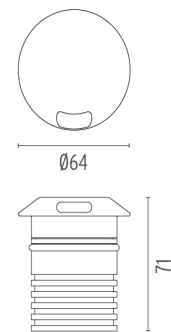

LANDLORD GROUND Ø64 I BEAM PWM DIMMABLE

Beam angle	14°
Mounting	Ground
Lamps description	Power LED: 3,4W - 270 lm ≠ FIXT 12 lm - 4000K/CRI 80 - 24V
Environment	Outdoor
Technical description	IP67 luminaries for ground recessed installation, powered 24V. Body in anodised, then resined aluminium, external ring in shot-peened stainless steel, encasing the entire control electronics. Head available in two sizes, ø47 mm, and ø64 mm, with frontal or grazing emission (one, two or four beams). Frontal emission version are available with spot or medium optic, and the ø64 version is also available with integrated non removable honeycomb, for maximum visual confort. To be installed in its installation box.

DIMENSIONS

CERTIFICATIONS

ELECTRICAL

Transformer type	Electronic dimmable
Transformer availability	Separate item
Transformer mounting	Remote
Emergency	Without
Voltage (V)	24

PHYSICAL

Aiming	Fixed
Diameter (mm)	64
Weight (kg)	0,35
Number of heads	1