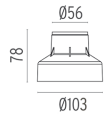

Landlord Ground Ø64 I Beam .Accessories

Mounting

○ F004Z0K0000

Installation box