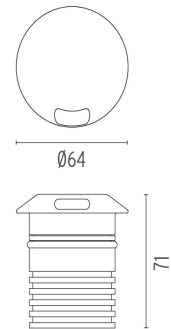

LANDLORD GROUND Ø64 I BEAM

Beam angle	14°
Mounting	Ground
Lamps description	Power LED: 3,4W - 270 lm ≠ FIXT 12 lm - 4000K/CRI 80 - 24V
Environment	Outdoor
Technical description	IP67 luminaries for ground recessed installation, powered 24V. Body in anodised, then resined aluminium, external ring in shot-peened stainless steel, encasing the entire control electronics. Head available in two sizes, ø47 mm, and ø64 mm, with frontal or grazing emission (one, two or four beams). Frontal emission version are available with spot or medium optic, and the ø64 version is also available with integrated non removable honeycomb, for maximum visual confort. To be installed in its installation box.

Transformer type	Electronic
Transformer availability	Separate item
Transformer mounting	Remote
Emergency	Without
Voltage (V)	24

PHYSICAL

Aiming	Fixed
Diameter (mm)	64
Weight (kg)	0,35
Number of heads	1

CERTIFICATIONS

Landlord Ground Ø64 I Beam .Accessories

Mounting

○ F004Z0K0000

Installation box

Landlord Ground Ø64 I Beam

designed by Piero Lissoni

24V remote power supply to be ordered separately. Necessary box for installation, to be ordered separately.

● F004B43A005 Stainless steel

DIMENSIONS

CERTIFICATIONS

Landlord Ground Ø64 I Beam . Lamps

Power LED

Lamp category:

LED

Socket: