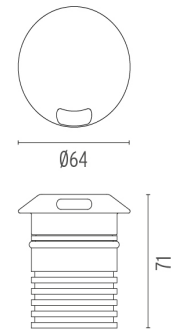

LANDLORD GROUND Ø64 I BEAM

Beam angle	14°
Mounting	Ground
Lamps description	Power LED: 3,4W - 270 lm ≠ FIXT 12 lm - 4000K/CRI 80 - 24V
Environment	Outdoor
Technical description	IP67 luminaries for ground recessed installation, powered 24V. Body in anodised, then resined aluminium, external ring in shot-peened stainless steel, encasing the entire control electronics. Head available in two sizes, ø47 mm, and ø64 mm, with frontal or grazing emission (one, two or four beams). Frontal emission version are available with spot or medium optic, and the ø64 version is also available with integrated non removable honeycomb, for maximum visual confort. To be installed in its installation box.

Landlord Ground Ø64 I Beam designed by Piero Lissoni

24V remote power supply to be ordered separately. Necessary box for installation, to be ordered separately.

● F004B43A005 Stainless steel

DIMENSIONS

ELECTRICAL

Transformer type	Electronic
Transformer availability	Separate item
Transformer mounting	Remote
Emergency	Without
Voltage (V)	24

PHYSICAL

Aiming	Fixed
Diameter (mm)	64
Weight (kg)	0,35
Number of heads	1

CERTIFICATIONS

● F004B43A005 Stainless steel

DIMENSIONS

CERTIFICATIONS

Landlord Ground Ø64 I Beam . Lamps

Power LED

Lamp category:

LED

Socket: