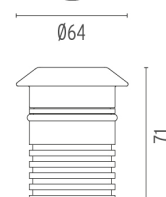

● F004B42H005 Stainless steel

DIMENSIONS

CERTIFICATIONS

Landlord Ground Ø64 PWM Dimmable . Lamps

Power LED

Lamp category:

LED

Socket: