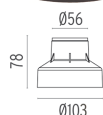

Landlord Ground Ø64 PWM Dimmable .Accessories

Mounting

○ F004Z0K0000

Installation box