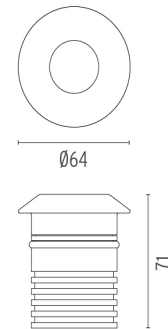

LANDLORD GROUND Ø64 PWM DIMMABLE

Beam angle	25° Medium
Mounting	Ground
Lamps description	Power LED: 3,4W - 270 lm ≠ FIXT 176 lm - 4000K/CRI 80 - 24V
Environment	Outdoor
Technical description	IP67 luminaries for ground recessed installation, powered 24V. Body in anodised, then resined aluminium, external ring in shot-peened stainless steel, encasing the entire control electronics. Head available in two sizes, ø47 mm, and ø64 mm, with frontal or grazing emission (one, two or four beams). Frontal emission version are available with spot or medium optic, and the ø64 version is also available with integrated non removable honeycomb, for maximum visual confort. To be installed in its installation box.

CERTIFICATIONS

ELECTRICAL

Transformer type	Electronic dimmable
Transformer availability	Separate item
Transformer mounting	Remote
Emergency	Without
Voltage (V)	24

PHYSICAL

Aiming	Fixed
Diameter (mm)	64
Weight (kg)	0,35
Number of heads	1

● F004B42H005 Stainless steel

DIMENSIONS

CERTIFICATIONS

Landlord Ground Ø64 PWM Dimmable . Lamps

Power LED

Lamp category:

LED

Socket: