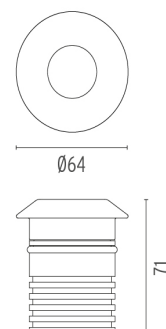

LANDLORD GROUND Ø64

Beam angle	25° Medium
Mounting	Ground
Lamps description	Power LED: 3,4W - 270 lm ≠ FIXT 176 lm - 4000K/CRI 80 - 24V
Environment	Outdoor
Technical description	IP67 luminaries for ground recessed installation, powered 24V. Body in anodised, then resined aluminium, external ring in shot-peened stainless steel, encasing the entire control electronics. Head available in two sizes, ø47 mm, and ø64 mm, with frontal or grazing emission (one, two or four beams). Frontal emission version are available with spot or medium optic, and the ø64 version is also available with integrated non removable honeycomb, for maximum visual confort. To be installed in its installation box.

IP
67

ELECTRICAL

Transformer type	Electronic
Transformer availability	Separate item
Transformer mounting	Remote
Emergency	Without
Voltage (V)	24

PHYSICAL

Aiming	Fixed
Diameter (mm)	64
Weight (kg)	0,35
Number of heads	1

Landlord Ground Ø64 .Accessories

Mounting

○ F004Z0K0000

Installation box

Landlord Ground Ø64

designed by Piero Lissoni

24V remote power supply to be ordered separately. Necessary box for installation, to be ordered separately.

● F004B42A005 Stainless steel

DIMENSIONS

CERTIFICATIONS

Landlord Ground Ø64 . Lamps

Power LED

Lamp category:

LED

Socket: