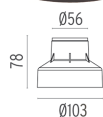

Landlord Ground Ø64 .Accessories

Mounting

○ F004Z0K0000

Installation box