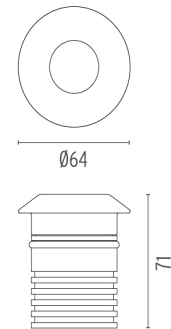

LANDLORD GROUND Ø64

Beam angle	25° Medium
Mounting	Ground
Lamps description	Power LED: 3,4W - 270 lm ≠ FIXT 176 lm - 4000K/CRI 80 - 24V
Environment	Outdoor
Technical description	IP67 luminaries for ground recessed installation, powered 24V. Body in anodised, then resined aluminium, external ring in shot-peened stainless steel, encasing the entire control electronics. Head available in two sizes, ø47 mm, and ø64 mm, with frontal or grazing emission (one, two or four beams). Frontal emission version are available with spot or medium optic, and the ø64 version is also available with integrated non removable honeycomb, for maximum visual confort. To be installed in its installation box.

Landlord Ground Ø64

designed by Piero Lissoni

24V remote power supply to be ordered separately. Necessary box for installation, to be ordered separately.

 F004B42A005 Stainless steel

DIMENSIONS

CERTIFICATIONS

IP
67

ELECTRICAL

Transformer type	Electronic
Transformer availability	Separate item
Transformer mounting	Remote
Emergency	Without
Voltage (V)	24

PHYSICAL

Aiming	Fixed
Diameter (mm)	64
Weight (kg)	0,35
Number of heads	1

● F004B42A005 Stainless steel

DIMENSIONS

CERTIFICATIONS

Landlord Ground Ø64 . Lamps

Power LED

Lamp category:

LED

Socket: