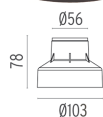

Landlord Ground Ø64 PWM Dimmable .Accessories

Mounting

○ F004Z0K0000

Installation box