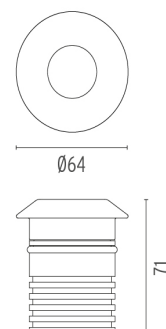

### DIMENSIONS

### PHYSICAL

<b>Aiming</b>	Fixed
<b>Diameter (mm)</b>	64
<b>Weight (kg)</b>	0,35
<b>Number of heads</b>	1

### Installation box