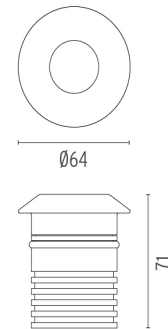

## LANDLORD GROUND Ø64 PWM DIMMABLE

<b>Beam angle</b>	15° Spot
<b>Mounting</b>	Ground
<b>Lamps description</b>	Power LED: 3,4W - 270 lm ≠ FIXT 196 lm - 4000K/CRI 80 - 24V
<b>Environment</b>	Outdoor
<b>Technical description</b>	IP67 luminaries for ground recessed installation, powered 24V. Body in anodised, then resined aluminium, external ring in shot-peened stainless steel, encasing the entire control electronics. Head available in two sizes, ø47 mm, and ø64 mm, with frontal or grazing emission (one, two or four beams). Frontal emission version are available with spot or medium optic, and the ø64 version is also available with integrated non removable honeycomb, for maximum visual confort. To be installed in its installation box.

### DIMENSIONS

### PHYSICAL

<b>Aiming</b>	Fixed
<b>Diameter (mm)</b>	64
<b>Weight (kg)</b>	0,35
<b>Number of heads</b>	1