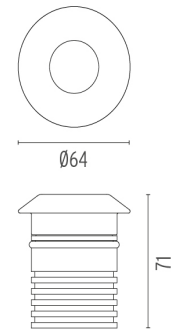

## LANDLORD GROUND Ø64

<b>Beam angle</b>	15° Spot
<b>Mounting</b>	Ground
<b>Lamps description</b>	Power LED: 3,4W - 270 lm ≠ FIXT 196 lm - 4000K/CRI 80 - 24V
<b>Environment</b>	Outdoor
<b>Technical description</b>	IP67 luminaries for ground recessed installation, powered 24V. Body in anodised, then resined aluminium, external ring in shot-peened stainless steel, encasing the entire control electronics. Head available in two sizes, ø47 mm, and ø64 mm, with frontal or grazing emission (one, two or four beams). Frontal emission version are available with spot or medium optic, and the ø64 version is also available with integrated non removable honeycomb, for maximum visual confort. To be installed in its installation box.

### DIMENSIONS

### PHYSICAL

<b>Aiming</b>	Fixed
<b>Diameter (mm)</b>	64
<b>Weight (kg)</b>	0,35
<b>Number of heads</b>	1