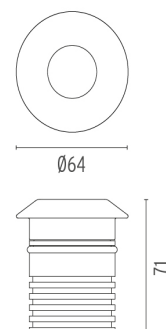

### DIMENSIONS

### PHYSICAL

<b>Aiming</b>	Fixed
<b>Diameter (mm)</b>	64
<b>Weight (kg)</b>	0,35
<b>Number of heads</b>	1