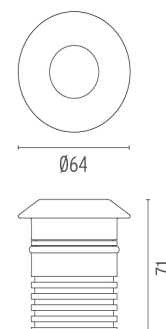

## LANDLORD GROUND Ø64 WITH HONEYCOMB

|                              |   |
|------------------------------|---|
| <b>Beam angle</b>            | 25° Medium  |
| <b>Mounting</b>              | Ground  |
| <b>Lamps description</b>     | Power LED: 3,4W - 260 lm ≠ FIXT 170 lm - 3000K/CRI 80 - 24V   |
| <b>Environment</b>           | Outdoor   |
| <b>Technical description</b> | IP67 luminaries for ground recessed installation, powered 24V. Body in anodised, then resined aluminium, external ring in shot-peened stainless steel, encasing the entire control electronics. Head available in two sizes, ø47 mm, and ø64 mm, with frontal or grazing emission (one, two or four beams). Frontal emission version are available with spot or medium optic, and the ø64 version is also available with integrated non removable honeycomb, for maximum visual confort. To be installed in its installation box. |

### DIMENSIONS

### PHYSICAL

|                        |       |
|------------------------|-------|
| <b>Aiming</b>          | Fixed |
| <b>Diameter (mm)</b>   | 64    |
| <b>Weight (kg)</b>     | 0,35  |
| <b>Number of heads</b> | 1     |

### DIMENSIONS

Ø64

71