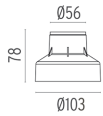

Landlord Ground Ø64 with Honeycomb .Accessories

Mounting

○ F004Z0K0000

Installation box