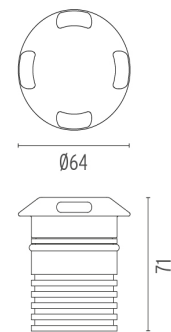

LANDLORD GROUND Ø64 4 BEAM PWM DIMMABLE

Beam angle	41°
Mounting	Ground
Lamps description	Power LED: 3,4W - 260 lm ≠ FIXT 46 lm - 3000K/CRI 80 - 24V
Environment	Outdoor
Technical description	IP67 luminaries for ground recessed installation, powered 24V. Body in anodised, then resined aluminium, external ring in shot-peened stainless steel, encasing the entire control electronics. Head available in two sizes, ø47 mm, and ø64 mm, with frontal or grazing emission (one, two or four beams). Frontal emission version are available with spot or medium optic, and the ø64 version is also available with integrated non removable honeycomb, for maximum visual confort. To be installed in its installation box.

DIMENSIONS

CERTIFICATIONS

ELECTRICAL

Transformer type	Electronic dimmable
Transformer availability	Separate item
Transformer mounting	Remote
Emergency	Without
Voltage (V)	24

PHYSICAL

Aiming	Fixed
Diameter (mm)	64
Weight (kg)	0,35
Number of heads	1