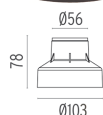

Landlord Ground Ø64 4 Beam PWM Dimmable .Accessories

Mounting