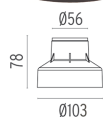

Landlord Ground Ø64 4 Beam .Accessories

Mounting

○ F004Z0K0000

Installation box