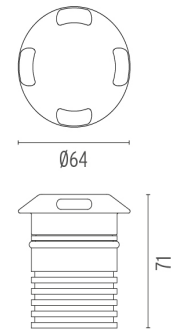

## LANDLORD GROUND Ø64 4 BEAM

<b>Beam angle</b>	41°
<b>Mounting</b>	Ground
<b>Lamps description</b>	Power LED: 3,4W - 260 lm ≠ FIXT 46 lm - 3000K/CRI 80 - 24V
<b>Environment</b>	Outdoor
<b>Technical description</b>	IP67 luminaries for ground recessed installation, powered 24V. Body in anodised, then resined aluminium, external ring in shot-peened stainless steel, encasing the entire control electronics. Head available in two sizes, ø47 mm, and ø64 mm, with frontal or grazing emission (one, two or four beams). Frontal emission version are available with spot or medium optic, and the ø64 version is also available with integrated non removable honeycomb, for maximum visual confort. To be installed in its installation box.

### DIMENSIONS

### PHYSICAL

<b>Aiming</b>	Fixed
<b>Diameter (mm)</b>	64
<b>Weight (kg)</b>	0,35
<b>Number of heads</b>	1

### DIMENSIONS

Ø64

71