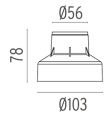

Landlord Ground Ø64 2 Beam PWM Dimmable .Accessories

Mounting

○ F004Z0K0000

Installation box