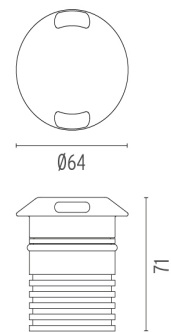

### DIMENSIONS

### PHYSICAL

<b>Aiming</b>	Fixed
<b>Diameter (mm)</b>	64
<b>Weight (kg)</b>	0,35
<b>Number of heads</b>	1