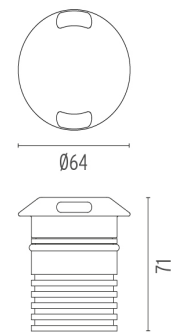

## LANDLORD GROUND Ø64 2 BEAM PWM DIMMABLE

<b>Beam angle</b>	45°
<b>Mounting</b>	Ground
<b>Lamps description</b>	Power LED: 3,4W - 260 lm ≠ FIXT 23 lm - 3000K/CRI 80 - 24V
<b>Environment</b>	Outdoor
<b>Technical description</b>	IP67 luminaries for ground recessed installation, powered 24V. Body in anodised, then resined aluminium, external ring in shot-peened stainless steel, encasing the entire control electronics. Head available in two sizes, ø47 mm, and ø64 mm, with frontal or grazing emission (one, two or four beams). Frontal emission version are available with spot or medium optic, and the ø64 version is also available with integrated non removable honeycomb, for maximum visual confort. To be installed in its installation box.

### DIMENSIONS

### PHYSICAL

<b>Aiming</b>	Fixed
<b>Diameter (mm)</b>	64
<b>Weight (kg)</b>	0,35
<b>Number of heads</b>	1