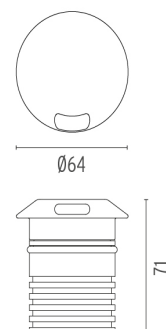

LANDLORD GROUND Ø64 I BEAM

Beam angle	14°
Mounting	Ground
Lamps description	Power LED: 3,4W - 260 lm ≠ FIXT 12 lm - 3000K/CRI 80 - 24V
Environment	Outdoor
Technical description	IP67 luminaries for ground recessed installation, powered 24V. Body in anodised, then resined aluminium, external ring in shot-peened stainless steel, encasing the entire control electronics. Head available in two sizes, ø47 mm, and ø64 mm, with frontal or grazing emission (one, two or four beams). Frontal emission version are available with spot or medium optic, and the ø64 version is also available with integrated non removable honeycomb, for maximum visual confort. To be installed in its installation box.

Transformer type	Electronic
Transformer availability	Separate item
Transformer mounting	Remote
Emergency	Without
Voltage (V)	24

PHYSICAL

Aiming	Fixed
Diameter (mm)	64
Weight (kg)	0,35
Number of heads	1

CERTIFICATIONS

Landlord Ground Ø64 I Beam .Accessories

Mounting

○ F004Z0K0000

Installation box

Landlord Ground Ø64 I Beam

designed by Piero Lissoni

24V remote power supply to be ordered separately. Necessary box for installation, to be ordered separately.

● F004B33A005 Stainless steel

DIMENSIONS

CERTIFICATIONS

Landlord Ground Ø64 I Beam . Lamps

Power LED

Lamp category:

LED

Socket: