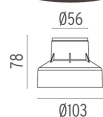

Landlord Ground Ø64 I Beam .Accessories

Mounting

○ F004Z0K0000

Installation box