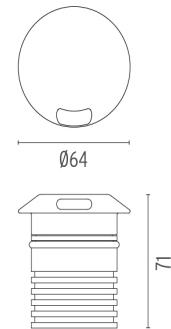

LANDLORD GROUND Ø64 I BEAM

Beam angle	14°
Mounting	Ground
Lamps description	Power LED: 3,4W - 260 lm ≠ FIXT 12 lm - 3000K/CRI 80 - 24V
Environment	Outdoor
Technical description	IP67 luminaries for ground recessed installation, powered 24V. Body in anodised, then resined aluminium, external ring in shot-peened stainless steel, encasing the entire control electronics. Head available in two sizes, ø47 mm, and ø64 mm, with frontal or grazing emission (one, two or four beams). Frontal emission version are available with spot or medium optic, and the ø64 version is also available with integrated non removable honeycomb, for maximum visual confort. To be installed in its installation box.

Landlord Ground Ø64 I Beam designed by Piero Lissoni

24V remote power supply to be ordered separately. Necessary box for installation, to be ordered separately.

● F004B33A005 Stainless steel

DIMENSIONS

ELECTRICAL

Transformer type	Electronic
Transformer availability	Separate item
Transformer mounting	Remote
Emergency	Without
Voltage (V)	24

PHYSICAL

Aiming	Fixed
Diameter (mm)	64
Weight (kg)	0,35
Number of heads	1

CERTIFICATIONS

● F004B33A005 Stainless steel

DIMENSIONS

CERTIFICATIONS

Landlord Ground Ø64 I Beam . Lamps

Power LED

Lamp category:

LED

Socket: