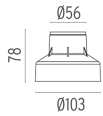

● F004B32H005 Stainless steel

DIMENSIONS

PHYSICAL

Aiming	Fixed
Diameter (mm)	64
Weight (kg)	0,35
Number of heads	1

CERTIFICATIONS

IP
67

Landlord Ground Ø64 PWM Dimmable .Accessories

Mounting

DIMENSIONS

CERTIFICATIONS

Landlord Ground Ø64 PWM Dimmable . Lamps

Power LED

Lamp category:

LED

Socket:

Special base