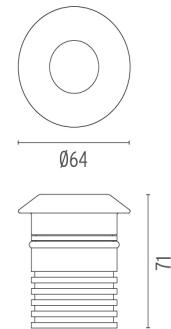

LANDLORD GROUND Ø64 PWM DIMMABLE

Beam angle	25° Medium
Mounting	Ground
Lamps description	Power LED: 3,4W - 260 lm ≠ FIXT 170 lm - 3000K/CRI 80 - 24V
Environment	Outdoor
Technical description	IP67 luminaries for ground recessed installation, powered 24V. Body in anodised, then resined aluminium, external ring in shot-peened stainless steel, encasing the entire control electronics. Head available in two sizes, ø47 mm, and ø64 mm, with frontal or grazing emission (one, two or four beams). Frontal emission version are available with spot or medium optic, and the ø64 version is also available with integrated non removable honeycomb, for maximum visual confort. To be installed in its installation box.

● F004B32H005 Stainless steel

DIMENSIONS

PHYSICAL

Aiming	Fixed
Diameter (mm)	64
Weight (kg)	0,35
Number of heads	1

CERTIFICATIONS

IP
67

Landlord Ground Ø64 PWM Dimmable .Accessories

Mounting

DIMENSIONS

CERTIFICATIONS

Landlord Ground Ø64 PWM Dimmable . Lamps

Power LED

Lamp category:

LED

Socket:

Special base