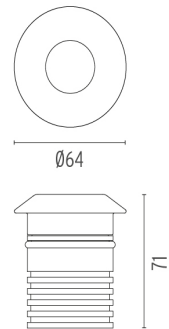

LANDLORD GROUND Ø64 PWM DIMMABLE

Beam angle	25° Medium
Mounting	Ground
Lamps description	Power LED: 3,4W - 260 lm ≠ FIXT 170 lm - 3000K/CRI 80 - 24V
Environment	Outdoor
Technical description	IP67 luminaries for ground recessed installation, powered 24V. Body in anodised, then resined aluminium, external ring in shot-peened stainless steel, encasing the entire control electronics. Head available in two sizes, ø47 mm, and ø64 mm, with frontal or grazing emission (one, two or four beams). Frontal emission version are available with spot or medium optic, and the ø64 version is also available with integrated non removable honeycomb, for maximum visual confort. To be installed in its installation box.

● F004B32H005 Stainless steel

DIMENSIONS

PHYSICAL

Aiming	Fixed
Diameter (mm)	64
Weight (kg)	0,35
Number of heads	1

CERTIFICATIONS

IP
67

Landlord Ground Ø64 PWM Dimmable .Accessories

Mounting

DIMENSIONS

CERTIFICATIONS

Landlord Ground Ø64 PWM Dimmable . Lamps

Power LED

Lamp category:

LED

Socket:

Special base