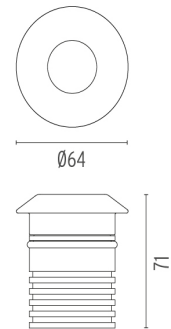

LANDLORD GROUND Ø64 PWM DIMMABLE

Beam angle	15° Spot
Mounting	Ground
Lamps description	Power LED: 3,4W - 260 lm ≠ FIXT 189 lm - 3000K/CRI 80 - 24V
Environment	Outdoor
Technical description	IP67 luminaries for ground recessed installation, powered 24V. Body in anodised, then resined aluminium, external ring in shot-peened stainless steel, encasing the entire control electronics. Head available in two sizes, ø47 mm, and ø64 mm, with frontal or grazing emission (one, two or four beams). Frontal emission version are available with spot or medium optic, and the ø64 version is also available with integrated non removable honeycomb, for maximum visual confort. To be installed in its installation box.

● F004B31H005 Stainless steel

DIMENSIONS

PHYSICAL

Aiming	Fixed
Diameter (mm)	64
Weight (kg)	0,35
Number of heads	1

CERTIFICATIONS

IP
67

Landlord Ground Ø64 PWM Dimmable .Accessories

Mounting

DIMENSIONS

CERTIFICATIONS

Landlord Ground Ø64 PWM Dimmable . Lamps

Power LED

Lamp category:

LED

Socket:

Special base