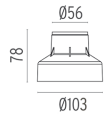

● F004B31H005 Stainless steel

DIMENSIONS

PHYSICAL

Aiming	Fixed
Diameter (mm)	64
Weight (kg)	0,35
Number of heads	1

CERTIFICATIONS

IP
67

Landlord Ground Ø64 PWM Dimmable .Accessories

Mounting

DIMENSIONS

CERTIFICATIONS

Landlord Ground Ø64 PWM Dimmable . Lamps

Power LED

Lamp category:

LED

Socket:

Special base