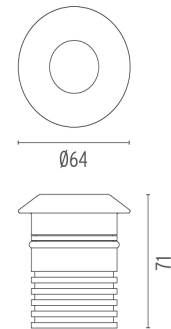

LANDLORD GROUND Ø64 PWM DIMMABLE

Beam angle	15° Spot
Mounting	Ground
Lamps description	Power LED: 3,4W - 260 lm ≠ FIXT 189 lm - 3000K/CRI 80 - 24V
Environment	Outdoor
Technical description	IP67 luminaries for ground recessed installation, powered 24V. Body in anodised, then resined aluminium, external ring in shot-peened stainless steel, encasing the entire control electronics. Head available in two sizes, ø47 mm, and ø64 mm, with frontal or grazing emission (one, two or four beams). Frontal emission version are available with spot or medium optic, and the ø64 version is also available with integrated non removable honeycomb, for maximum visual confort. To be installed in its installation box.

● F004B31H005 Stainless steel

DIMENSIONS

PHYSICAL

Aiming	Fixed
Diameter (mm)	64
Weight (kg)	0,35
Number of heads	1

CERTIFICATIONS

IP
67

Landlord Ground Ø64 PWM Dimmable .Accessories

Mounting

DIMENSIONS

CERTIFICATIONS

Landlord Ground Ø64 PWM Dimmable . Lamps

Power LED

Lamp category:

LED

Socket:

Special base