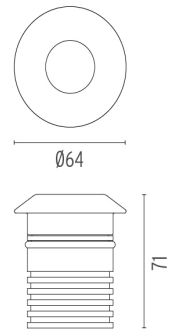

### DIMENSIONS

### PHYSICAL

<b>Aiming</b>	Fixed
<b>Diameter (mm)</b>	64
<b>Weight (kg)</b>	0,35
<b>Number of heads</b>	1

### Installation box