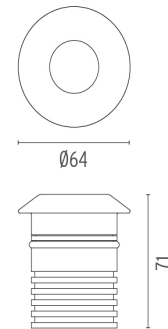

## LANDLORD GROUND Ø64 WITH HONEYCOMB

<b>Beam angle</b>	25° Medium
<b>Mounting</b>	Ground
<b>Lamps description</b>	Power LED: 3,4W - 25l lm ≠ FIXT 164 lm - 2700K/CRI 80 - 24V
<b>Environment</b>	Outdoor
<b>Technical description</b>	IP67 luminaries for ground recessed installation, powered 24V. Body in anodised, then resined aluminium, external ring in shot-peened stainless steel, encasing the entire control electronics. Head available in two sizes, ø47 mm, and ø64 mm, with frontal or grazing emission (one, two or four beams). Frontal emission version are available with spot or medium optic, and the ø64 version is also available with integrated non removable honeycomb, for maximum visual confort. To be installed in its installation box.

### DIMENSIONS

### PHYSICAL

<b>Aiming</b>	Fixed
<b>Diameter (mm)</b>	64
<b>Weight (kg)</b>	0,35
<b>Number of heads</b>	1