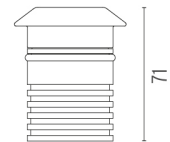

Landlord Ground Ø64 with Honeycomb .Accessories

Mounting

○ F004Z0K0000

Installation box

Landlord Ground Ø64 with Honeycomb

designed by Piero Lissoni

24V remote power supply to be ordered separately. Necessary box for installation, to be ordered separately.

● F004B26A0050I Stainless steel

DIMENSIONS

Ø64

71

CERTIFICATIONS

Landlord Ground Ø64 with Honeycomb . Lamps

Power LED

Lamp category: