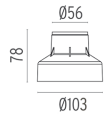

Landlord Ground Ø64 with Honeycomb .Accessories

Mounting

○ F004Z0K0000

Installation box