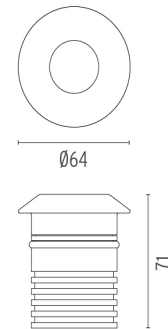

LANDLORD GROUND Ø64 WITH HONEYCOMB

Beam angle	15° Spot
Mounting	Ground
Lamps description	Power LED: 3,4W - 251 lm ≠ FIXT 183 lm - 2700K/CRI 80 - 24V
Environment	Outdoor
Technical description	IP67 luminaries for ground recessed installation, powered 24V. Body in anodised, then resined aluminium, external ring in shot-peened stainless steel, encasing the entire control electronics. Head available in two sizes, ø47 mm, and ø64 mm, with frontal or grazing emission (one, two or four beams). Frontal emission version are available with spot or medium optic, and the ø64 version is also available with integrated non removable honeycomb, for maximum visual confort. To be installed in its installation box.

Landlord Ground Ø64 with Honeycomb
designed by Piero Lissoni

24V remote power supply to be ordered separately. Necessary box for installation, to be ordered separately.

● F004B26A00501 Stainless steel

DIMENSIONS

CERTIFICATIONS

IP
67

ELECTRICAL

Transformer type	Electronic
Transformer availability	Separate item
Transformer mounting	Remote
Emergency	Without
Voltage (V)	24

PHYSICAL

Aiming	Fixed
Diameter (mm)	64
Weight (kg)	0,35
Number of heads	1

● F004B26A0050I Stainless steel

DIMENSIONS

Ø64

71

CERTIFICATIONS

Landlord Ground Ø64 with Honeycomb . Lamps

Power LED

Lamp category: