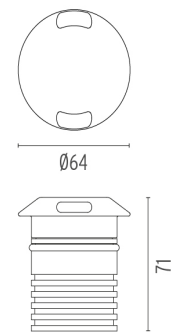

## LANDLORD GROUND Ø64 2 BEAM PWM DIMMABLE

<b>Beam angle</b>	45°
<b>Mounting</b>	Ground
<b>Lamps description</b>	Power LED: 3,4W - 251 lm ≠ FIXT 22 lm - 2700K/CRI 80 - 24V
<b>Environment</b>	Outdoor
<b>Technical description</b>	IP67 luminaries for ground recessed installation, powered 24V. Body in anodised, then resined aluminium, external ring in shot-peened stainless steel, encasing the entire control electronics. Head available in two sizes, ø47 mm, and ø64 mm, with frontal or grazing emission (one, two or four beams). Frontal emission version are available with spot or medium optic, and the ø64 version is also available with integrated non removable honeycomb, for maximum visual confort. To be installed in its installation box.

### DIMENSIONS

### PHYSICAL

<b>Aiming</b>	Fixed
<b>Diameter (mm)</b>	64
<b>Weight (kg)</b>	0,35
<b>Number of heads</b>	1