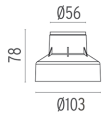

Landlord Ground Ø64 2 Beam PWM Dimmable .Accessories

Mounting

○ F004Z0K0000

Installation box