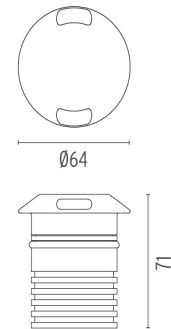

LANDLORD GROUND Ø64 2 BEAM

Beam angle	45°
Mounting	Ground
Lamps description	Power LED: 3,4W - 251 lm ≠ FIXT 22 lm - 2700K/CRI 80 - 24V
Environment	Outdoor
Technical description	IP67 luminaries for ground recessed installation, powered 24V. Body in anodised, then resined aluminium, external ring in shot-peened stainless steel, encasing the entire control electronics. Head available in two sizes, ø47 mm, and ø64 mm, with frontal or grazing emission (one, two or four beams). Frontal emission version are available with spot or medium optic, and the ø64 version is also available with integrated non removable honeycomb, for maximum visual confort. To be installed in its installation box.

Landlord Ground Ø64 2 Beam designed by Piero Lissoni

24V remote power supply to be ordered separately. Necessary box for installation, to be ordered separately.

● F004B24A005 Stainless steel

DIMENSIONS

ELECTRICAL

Transformer type	Electronic
Transformer availability	Separate item
Transformer mounting	Remote
Emergency	Without
Voltage (V)	24

PHYSICAL

Aiming	Fixed
Diameter (mm)	64
Weight (kg)	0,35
Number of heads	1

CERTIFICATIONS

● F004B24A005 Stainless steel

DIMENSIONS

Ø64

71

CERTIFICATIONS

Landlord Ground Ø64 2 Beam . Lamps

Power LED

Lamp category: