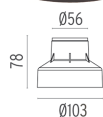

Landlord Ground Ø64 2 Beam .Accessories

Mounting

○ F004Z0K0000

Installation box