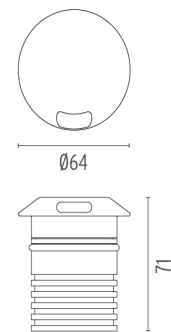

LANDLORD GROUND Ø64 I BEAM PWM DIMMABLE

Beam angle	14°
Mounting	Ground
Lamps description	Power LED: 3,4W - 251 lm ≠ FIXT 1 lm - 2700K/CRI 80 - 24V
Environment	Outdoor
Technical description	IP67 luminaries for ground recessed installation, powered 24V. Body in anodised, then resined aluminium, external ring in shot-peened stainless steel, encasing the entire control electronics. Head available in two sizes, ø47 mm, and ø64 mm, with frontal or grazing emission (one, two or four beams). Frontal emission version are available with spot or medium optic, and the ø64 version is also available with integrated non removable honeycomb, for maximum visual confort. To be installed in its installation box.

DIMENSIONS

CERTIFICATIONS

ELECTRICAL

Transformer type	Electronic dimmable
Transformer availability	Separate item
Transformer mounting	Remote
Emergency	Without
Voltage (V)	24

PHYSICAL

Aiming	Fixed
Diameter (mm)	64
Weight (kg)	0,35
Number of heads	1