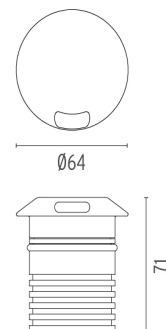

LANDLORD GROUND Ø64 I BEAM PWM DIMMABLE

Beam angle	14°
Mounting	Ground
Lamps description	Power LED: 3,4W - 251 lm ≠ FIXT 1 lm - 2700K/CRI 80 - 24V
Environment	Outdoor
Technical description	IP67 luminaries for ground recessed installation, powered 24V. Body in anodised, then resined aluminium, external ring in shot-peened stainless steel, encasing the entire control electronics. Head available in two sizes, ø47 mm, and ø64 mm, with frontal or grazing emission (one, two or four beams). Frontal emission version are available with spot or medium optic, and the ø64 version is also available with integrated non removable honeycomb, for maximum visual confort. To be installed in its installation box.

DIMENSIONS

CERTIFICATIONS

ELECTRICAL

Transformer type	Electronic dimmable
Transformer availability	Separate item
Transformer mounting	Remote
Emergency	Without
Voltage (V)	24

PHYSICAL

Aiming	Fixed
Diameter (mm)	64
Weight (kg)	0,35
Number of heads	1

Socket:

Special base

Lamp type:

Power LED

Landlord Ground Ø64 I Beam PWM Dimmable

designed by Piero Lissoni

24V remote power supply to be ordered separately. Necessary box for installation, to be ordered separately.

● F004B23H005 Stainless steel

DIMENSIONS

CERTIFICATIONS