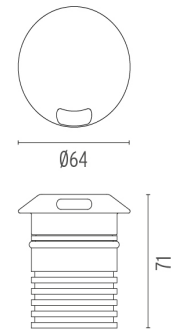

LANDLORD GROUND Ø64 I BEAM

Beam angle	14°
Mounting	Ground
Lamps description	Power LED: 3,4W - 251 lm ≠ FIXT I lm - 2700K/CRI 80 - 24V
Environment	Outdoor
Technical description	IP67 luminaries for ground recessed installation, powered 24V. Body in anodised, then resined aluminium, external ring in shot-peened stainless steel, encasing the entire control electronics. Head available in two sizes, ø47 mm, and ø64 mm, with frontal or grazing emission (one, two or four beams). Frontal emission version are available with spot or medium optic, and the ø64 version is also available with integrated non removable honeycomb, for maximum visual confort. To be installed in its installation box.

Landlord Ground Ø64 I Beam designed by Piero Lissoni

24V remote power supply to be ordered separately. Necessary box for installation, to be ordered separately.

● F004B23A005 Stainless steel

DIMENSIONS

ELECTRICAL

Transformer type	Electronic
Transformer availability	Separate item
Transformer mounting	Remote
Emergency	Without
Voltage (V)	24

PHYSICAL

Aiming	Fixed
Diameter (mm)	64
Weight (kg)	0,35
Number of heads	1

CERTIFICATIONS

● F004B23A005 Stainless steel

DIMENSIONS

CERTIFICATIONS

Landlord Ground Ø64 I Beam . Lamps

Power LED

Lamp category:

LED

Socket: