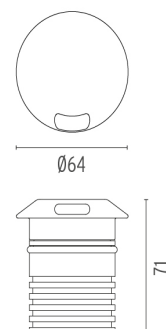

LANDLORD GROUND Ø64 I BEAM

Beam angle	14°
Mounting	Ground
Lamps description	Power LED: 3,4W - 251 lm ≠ FIXT I lm - 2700K/CRI 80 - 24V
Environment	Outdoor
Technical description	IP67 luminaries for ground recessed installation, powered 24V. Body in anodised, then resined aluminium, external ring in shot-peened stainless steel, encasing the entire control electronics. Head available in two sizes, ø47 mm, and ø64 mm, with frontal or grazing emission (one, two or four beams). Frontal emission version are available with spot or medium optic, and the ø64 version is also available with integrated non removable honeycomb, for maximum visual confort. To be installed in its installation box.

Transformer type	Electronic
Transformer availability	Separate item
Transformer mounting	Remote
Emergency	Without
Voltage (V)	24

PHYSICAL

Aiming	Fixed
Diameter (mm)	64
Weight (kg)	0,35
Number of heads	1

CERTIFICATIONS

Landlord Ground Ø64 I Beam .Accessories

Mounting

○ F004Z0K0000

Installation box

Landlord Ground Ø64 I Beam

designed by Piero Lissoni

24V remote power supply to be ordered separately. Necessary box for installation, to be ordered separately.

● F004B23A005 Stainless steel

DIMENSIONS

CERTIFICATIONS

Landlord Ground Ø64 I Beam . Lamps

Power LED

Lamp category:

LED

Socket: