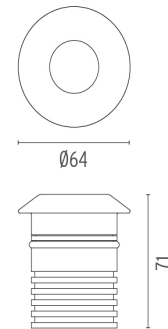

LANDLORD GROUND Ø64 PWM DIMMABLE

Beam angle	25° Medium
Mounting	Ground
Lamps description	Power LED: 3,4W - 25l lm ≠ FIXT 164 lm - 2700K/CRI 80 - 24V
Environment	Outdoor
Technical description	IP67 luminaries for ground recessed installation, powered 24V. Body in anodised, then resined aluminium, external ring in shot-peened stainless steel, encasing the entire control electronics. Head available in two sizes, ø47 mm, and ø64 mm, with frontal or grazing emission (one, two or four beams). Frontal emission version are available with spot or medium optic, and the ø64 version is also available with integrated non removable honeycomb, for maximum visual confort. To be installed in its installation box.

CERTIFICATIONS

IP
67

ELECTRICAL

Transformer type	Electronic dimmable
Transformer availability	Separate item
Transformer mounting	Remote
Emergency	Without
Voltage (V)	24

PHYSICAL

Aiming	Fixed
Diameter (mm)	64
Weight (kg)	0,35
Number of heads	1

● F004B22H005 Stainless steel

DIMENSIONS

CERTIFICATIONS

Landlord Ground Ø64 PWM Dimmable . Lamps

Power LED

Lamp category:

LED

Socket: