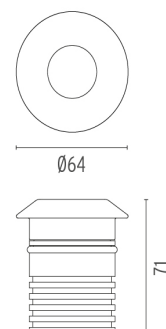

LANDLORD GROUND Ø64 PWM DIMMABLE

Beam angle	25° Medium
Mounting	Ground
Lamps description	Power LED: 3,4W - 25l lm ≠ FIXT 164 lm - 2700K/CRI 80 - 24V
Environment	Outdoor
Technical description	IP67 luminaries for ground recessed installation, powered 24V. Body in anodised, then resined aluminium, external ring in shot-peened stainless steel, encasing the entire control electronics. Head available in two sizes, ø47 mm, and ø64 mm, with frontal or grazing emission (one, two or four beams). Frontal emission version are available with spot or medium optic, and the ø64 version is also available with integrated non removable honeycomb, for maximum visual confort. To be installed in its installation box.

CERTIFICATIONS

IP
67

ELECTRICAL

Transformer type	Electronic dimmable
Transformer availability	Separate item
Transformer mounting	Remote
Emergency	Without
Voltage (V)	24

PHYSICAL

Aiming	Fixed
Diameter (mm)	64
Weight (kg)	0,35
Number of heads	1

● F004B22H005 Stainless steel

DIMENSIONS

CERTIFICATIONS

Landlord Ground Ø64 PWM Dimmable . Lamps

Power LED

Lamp category:

LED

Socket: