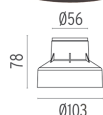

Landlord Ground Ø64 .Accessories

Mounting

○ F004Z0K0000

Installation box