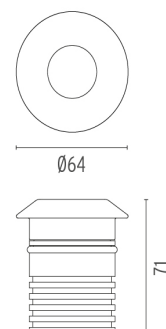

LANDLORD GROUND Ø64

Beam angle	25° Medium
Mounting	Ground
Lamps description	Power LED: 3,4W - 25l lm ≠ FIXT 164 lm - 2700K/CRI 80 - 24V
Environment	Outdoor
Technical description	IP67 luminaries for ground recessed installation, powered 24V. Body in anodised, then resined aluminium, external ring in shot-peened stainless steel, encasing the entire control electronics. Head available in two sizes, ø47 mm, and ø64 mm, with frontal or grazing emission (one, two or four beams). Frontal emission version are available with spot or medium optic, and the ø64 version is also available with integrated non removable honeycomb, for maximum visual confort. To be installed in its installation box.

IP
67

ELECTRICAL

Transformer type	Electronic
Transformer availability	Separate item
Transformer mounting	Remote
Emergency	Without
Voltage (V)	24

PHYSICAL

Aiming	Fixed
Diameter (mm)	64
Weight (kg)	0,35
Number of heads	1

Landlord Ground Ø64 .Accessories

Mounting

○ F004Z0K0000

Installation box

Landlord Ground Ø64

designed by Piero Lissoni

24V remote power supply to be ordered separately. Necessary box for installation, to be ordered separately.

● F004B22A005 Stainless steel

DIMENSIONS

CERTIFICATIONS

Landlord Ground Ø64 . Lamps

Power LED

Lamp category:

LED

Socket: