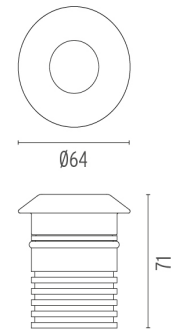

LANDLORD GROUND Ø64

Beam angle	25° Medium
Mounting	Ground
Lamps description	Power LED: 3,4W - 25l lm ≠ FIXT 164 lm - 2700K/CRI 80 - 24V
Environment	Outdoor
Technical description	IP67 luminaries for ground recessed installation, powered 24V. Body in anodised, then resined aluminium, external ring in shot-peened stainless steel, encasing the entire control electronics. Head available in two sizes, ø47 mm, and ø64 mm, with frontal or grazing emission (one, two or four beams). Frontal emission version are available with spot or medium optic, and the ø64 version is also available with integrated non removable honeycomb, for maximum visual confort. To be installed in its installation box.

Landlord Ground Ø64

designed by Piero Lissoni

24V remote power supply to be ordered separately. Necessary box for installation, to be ordered separately.

● F004B22A005 Stainless steel

DIMENSIONS

CERTIFICATIONS

IP
67

ELECTRICAL

Transformer type	Electronic
Transformer availability	Separate item
Transformer mounting	Remote
Emergency	Without
Voltage (V)	24

PHYSICAL

Aiming	Fixed
Diameter (mm)	64
Weight (kg)	0,35
Number of heads	1

● F004B22A005 Stainless steel

DIMENSIONS

CERTIFICATIONS

Landlord Ground Ø64 . Lamps

Power LED

Lamp category:

LED

Socket: