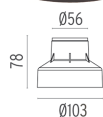

● F004B21H005 Stainless steel

DIMENSIONS

PHYSICAL

Aiming	Fixed
Diameter (mm)	64
Weight (kg)	0,35
Number of heads	1

CERTIFICATIONS

IP
67

Landlord Ground Ø64 PWM Dimmable .Accessories

Mounting

DIMENSIONS

Ø64

71

CERTIFICATIONS

Landlord Ground Ø64 PWM Dimmable . Lamps

Power LED

Lamp category:

LED