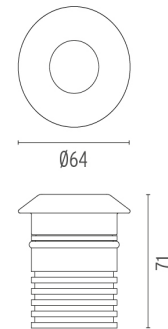

LANDLORD GROUND Ø64 PWM DIMMABLE

Beam angle	15° Spot
Mounting	Ground
Lamps description	Power LED: 3,4W - 251 lm ≠ FIXT 183 lm - 2700K/CRI 80 - 24V
Environment	Outdoor
Technical description	IP67 luminaries for ground recessed installation, powered 24V. Body in anodised, then resined aluminium, external ring in shot-peened stainless steel, encasing the entire control electronics. Head available in two sizes, ø47 mm, and ø64 mm, with frontal or grazing emission (one, two or four beams). Frontal emission version are available with spot or medium optic, and the ø64 version is also available with integrated non removable honeycomb, for maximum visual confort. To be installed in its installation box.

● F004B21H005 Stainless steel

DIMENSIONS

PHYSICAL

Aiming	Fixed
Diameter (mm)	64
Weight (kg)	0,35
Number of heads	1

CERTIFICATIONS

IP
67

Landlord Ground Ø64 PWM Dimmable .Accessories

Mounting

DIMENSIONS

Ø64

71

CERTIFICATIONS

Landlord Ground Ø64 PWM Dimmable . Lamps

Power LED

Lamp category:

LED