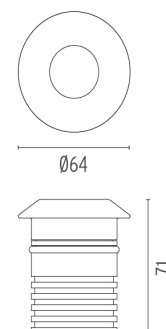

## LANDLORD GROUND Ø64

<b>Beam angle</b>	15° Spot
<b>Mounting</b>	Ground
<b>Lamps description</b>	Power LED: 3,4W - 251 lm ≠ FIXT 183 lm - 2700K/CRI 80 - 24V
<b>Environment</b>	Outdoor
<b>Technical description</b>	IP67 luminaries for ground recessed installation, powered 24V. Body in anodised, then resined aluminium, external ring in shot-peened stainless steel, encasing the entire control electronics. Head available in two sizes, ø47 mm, and ø64 mm, with frontal or grazing emission (one, two or four beams). Frontal emission version are available with spot or medium optic, and the ø64 version is also available with integrated non removable honeycomb, for maximum visual confort. To be installed in its installation box.

### DIMENSIONS

### PHYSICAL

<b>Aiming</b>	Fixed
<b>Diameter (mm)</b>	64
<b>Weight (kg)</b>	0,35
<b>Number of heads</b>	1