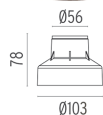

Landlord Ground Ø64 .Accessories

Mounting

○ F004Z0K0000

Installation box