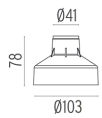

Landlord Ground Ø49 with Honeycomb
designed by Piero Lissoni

24V remote power supply to be ordered separately. Necessary box for installation, to be ordered separately.

 F004A47A00502 Stainless steel

DIMENSIONS

ELECTRICAL

Transformer type	Electronic
Transformer availability	Separate item
Transformer mounting	Remote
Emergency	Without
Voltage (V)	24

PHYSICAL

Aiming	Fixed
Diameter (mm)	49
Weight (kg)	0,30
Number of heads	1

CERTIFICATIONS

Landlord Ground Ø49 with Honeycomb .Accessories

Mounting

○ F004Z0J0000

Installation box

Landlord Ground Ø49 with Honeycomb

designed by Piero Lissoni

24V remote power supply to be ordered separately. Necessary box for installation, to be ordered separately.

● F004A47A00502 Stainless steel

DIMENSIONS

CERTIFICATIONS

Landlord Ground Ø49 with Honeycomb . Lamps

Power LED

Lamp category:

LED

Socket: