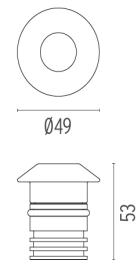

LANDLORD GROUND Ø49 WITH HONEYCOMB

Beam angle	40° Medium
Mounting	Ground
Lamps description	Power LED: 2,3W - 202 lm ≠ FIXT 103 lm - 4000K/CRI 80 - 24V
Environment	Outdoor
Technical description	IP67 luminaries for ground recessed installation, powered 24V. Body in anodised, then resined aluminium, external ring in shot-peened stainless steel, encasing the entire control electronics. Head available in two sizes, ø47 mm, and ø64 mm, with frontal or grazing emission (one, two or four beams). Frontal emission version are available with spot or medium optic, and the ø64 version is also available with integrated non removable honeycomb, for maximum visual confort. To be installed in its installation box.

Landlord Ground Ø49 with Honeycomb
designed by Piero Lissoni

24V remote power supply to be ordered separately. Necessary box for installation, to be ordered separately.

 F004A47A00502 Stainless steel

DIMENSIONS

ELECTRICAL

Transformer type	Electronic
Transformer availability	Separate item
Transformer mounting	Remote
Emergency	Without
Voltage (V)	24

PHYSICAL

Aiming	Fixed
Diameter (mm)	49
Weight (kg)	0,30
Number of heads	1

● F004A47A00502 Stainless steel

DIMENSIONS

CERTIFICATIONS

Landlord Ground Ø49 with Honeycomb . Lamps

Power LED

Lamp category:

LED

Socket: