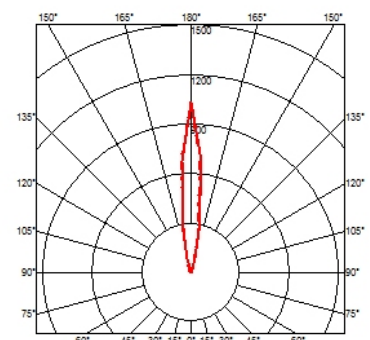

● F004A46A0050I Stainless steel

DIMENSIONS

PHYSICAL

Aiming	Fixed
Diameter (mm)	49
Weight (kg)	0,30
Number of heads	1

CERTIFICATIONS

Landlord Ground Ø49 with Honeycomb .Accessories

Mounting

○ F004Z0J0000