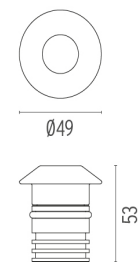

LANDLORD GROUND Ø49 WITH HONEYCOMB

Beam angle	14° Spot
Mounting	Ground
Lamps description	Power LED: 2,3W - 202 lm ≠ FIXT 130 lm - 4000K/CRI 80 - 24V
Environment	Outdoor
Technical description	IP67 luminaries for ground recessed installation, powered 24V. Body in anodised, then resined aluminium, external ring in shot-peened stainless steel, encasing the entire control electronics. Head available in two sizes, ø47 mm, and ø64 mm, with frontal or grazing emission (one, two or four beams). Frontal emission version are available with spot or medium optic, and the ø64 version is also available with integrated non removable honeycomb, for maximum visual confort. To be installed in its installation box.

● F004A46A0050I Stainless steel

DIMENSIONS

PHYSICAL

Aiming	Fixed
Diameter (mm)	49
Weight (kg)	0,30
Number of heads	1

CERTIFICATIONS

Landlord Ground Ø49 with Honeycomb .Accessories

Mounting

○ F004Z0J0000

DIMENSIONS

Landlord Ground Ø49 with Honeycomb . Lamps

Power LED

Lamp category:

LED

Socket:

Special base

Lamp type: