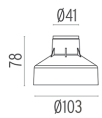

LANDLORD GROUND Ø49 WITH HONEYCOMB

Beam angle	14° Spot
Mounting	Ground
Lamps description	Power LED: 2,3W - 202 lm ≠ FIXT 130 lm - 4000K/CRI 80 - 24V
Environment	Outdoor
Technical description	IP67 luminaries for ground recessed installation, powered 24V. Body in anodised, then resined aluminium, external ring in shot-peened stainless steel, encasing the entire control electronics. Head available in two sizes, ø47 mm, and ø64 mm, with frontal or grazing emission (one, two or four beams). Frontal emission version are available with spot or medium optic, and the ø64 version is also available with integrated non removable honeycomb, for maximum visual confort. To be installed in its installation box.

● F004A46A0050I Stainless steel

DIMENSIONS

PHYSICAL

Aiming	Fixed
Diameter (mm)	49
Weight (kg)	0,30
Number of heads	1

CERTIFICATIONS

Landlord Ground Ø49 with Honeycomb .Accessories

Mounting

○ F004Z0J0000

Installation box

Landlord Ground Ø49 with Honeycomb

designed by Piero Lissoni

24V remote power supply to be ordered separately. Necessary box for installation, to be ordered separately.

● F004A46A0050I Stainless steel

DIMENSIONS

Landlord Ground Ø49 with Honeycomb . Lamps

Power LED

Lamp category:

LED

Socket:

Special base

Lamp type: