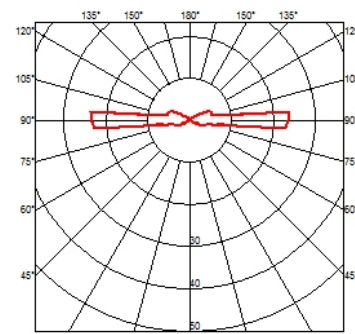

CERTIFICATIONS