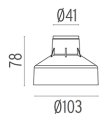

Landlord Ground Ø49 4 Beam designed by Piero Lissoni

24V remote power supply to be ordered separately. Necessary box for installation, to be ordered separately.

● F004A45A005 Stainless steel

DIMENSIONS

ELECTRICAL

Transformer type	Electronic
Transformer availability	Separate item
Transformer mounting	Remote
Emergency	Without
Voltage (V)	24

PHYSICAL

Aiming	Fixed
Diameter (mm)	49
Weight (kg)	0,30
Number of heads	1

CERTIFICATIONS

Landlord Ground Ø49 4 Beam .Accessories

Mounting

○ F004Z0J0000

Installation box

Landlord Ground Ø49 4 Beam
designed by Piero Lissoni

24V remote power supply to be ordered separately. Necessary box for installation, to be ordered separately.

● F004A45A005 Stainless steel

DIMENSIONS

Landlord Ground Ø49 4 Beam . Lamps

Power LED

Lamp category:

LED

Socket:

Special base