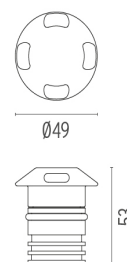

LANDLORD GROUND Ø49 4 BEAM

Beam angle	44°
Mounting	Ground
Lamps description	Power LED: 2,3W - 202 lm ≠ FIXT 36 lm - 4000K/CRI 80 - 24V
Environment	Outdoor
Technical description	IP67 luminaries for ground recessed installation, powered 24V. Body in anodised, then resined aluminium, external ring in shot-peened stainless steel, encasing the entire control electronics. Head available in two sizes, ø47 mm, and ø64 mm, with frontal or grazing emission (one, two or four beams). Frontal emission version are available with spot or medium optic, and the ø64 version is also available with integrated non removable honeycomb, for maximum visual confort. To be installed in its installation box.

Landlord Ground Ø49 4 Beam designed by Piero Lissoni

24V remote power supply to be ordered separately. Necessary box for installation, to be ordered separately.

● F004A45A005 Stainless steel

DIMENSIONS

ELECTRICAL

Transformer type	Electronic
Transformer availability	Separate item
Transformer mounting	Remote
Emergency	Without
Voltage (V)	24

PHYSICAL

Aiming	Fixed
Diameter (mm)	49
Weight (kg)	0,30
Number of heads	1

CERTIFICATIONS

● F004A45A005 Stainless steel

DIMENSIONS

Landlord Ground Ø49 4 Beam . Lamps

Power LED

Lamp category:

LED

Socket:

Special base