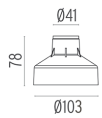

LANDLORD GROUND Ø49 2 BEAM PWM DIMMABLE

Beam angle	44°
Mounting	Ground
Lamps description	Power LED: 2,3W - 202 lm ≠ FIXT 18 lm - 4000K/CRI 80 - 24V
Environment	Outdoor
Technical description	IP67 luminaries for ground recessed installation, powered 24V. Body in anodised, then resined aluminium, external ring in shot-peened stainless steel, encasing the entire control electronics. Head available in two sizes, ø47 mm, and ø64 mm, with frontal or grazing emission (one, two or four beams). Frontal emission version are available with spot or medium optic, and the ø64 version is also available with integrated non removable honeycomb, for maximum visual confort. To be installed in its installation box.

DIMENSIONS

ELECTRICAL

Transformer type	Electronic dimmable
Transformer availability	Separate item
Transformer mounting	Remote
Emergency	Without
Voltage (V)	24

PHYSICAL

Aiming	Fixed
Diameter (mm)	49
Weight (kg)	0,30
Number of heads	1

CERTIFICATIONS

Landlord Ground Ø49 2 Beam PWM Dimmable .Accessories

Mounting

○ F004Z0J0000

Installation box

Landlord Ground Ø49 2 Beam PWM Dimmable

designed by Piero Lissoni

24V remote power supply to be ordered separately. Necessary box for installation, to be ordered separately.

● F004A44H005 Stainless steel

DIMENSIONS

Landlord Ground Ø49 2 Beam PWM Dimmable . Lamps

Power LED

Lamp category:

LED

Socket:

Special base