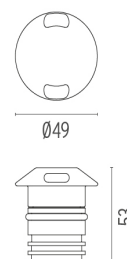

LANDLORD GROUND Ø49 2 BEAM PWM DIMMABLE

Beam angle	44°
Mounting	Ground
Lamps description	Power LED: 2,3W - 202 lm ≠ FIXT 18 lm - 4000K/CRI 80 - 24V
Environment	Outdoor
Technical description	IP67 luminaries for ground recessed installation, powered 24V. Body in anodised, then resined aluminium, external ring in shot-peened stainless steel, encasing the entire control electronics. Head available in two sizes, ø47 mm, and ø64 mm, with frontal or grazing emission (one, two or four beams). Frontal emission version are available with spot or medium optic, and the ø64 version is also available with integrated non removable honeycomb, for maximum visual confort. To be installed in its installation box.

DIMENSIONS

ELECTRICAL

Transformer type	Electronic dimmable
Transformer availability	Separate item
Transformer mounting	Remote
Emergency	Without
Voltage (V)	24

PHYSICAL

Aiming	Fixed
Diameter (mm)	49
Weight (kg)	0,30
Number of heads	1

● F004A44H005 Stainless steel

DIMENSIONS

Landlord Ground Ø49 2 Beam PWM Dimmable . Lamps

Power LED

Lamp category:

LED

Socket:

Special base