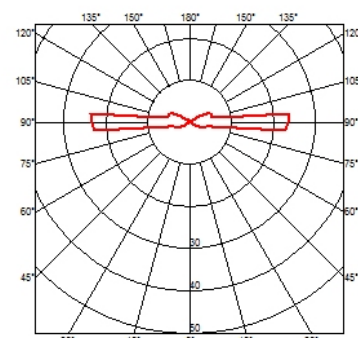

CERTIFICATIONS