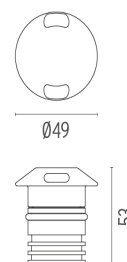

LANDLORD GROUND Ø49 2 BEAM

Beam angle	44°
Mounting	Ground
Lamps description	Power LED: 2,3W - 202 lm ≠ FIXT 18 lm - 4000K/CRI 80 - 24V
Environment	Outdoor
Technical description	IP67 luminaries for ground recessed installation, powered 24V. Body in anodised, then resined aluminium, external ring in shot-peened stainless steel, encasing the entire control electronics. Head available in two sizes, ø47 mm, and ø64 mm, with frontal or grazing emission (one, two or four beams). Frontal emission version are available with spot or medium optic, and the ø64 version is also available with integrated non removable honeycomb, for maximum visual confort. To be installed in its installation box.

Landlord Ground Ø49 2 Beam designed by Piero Lissoni

24V remote power supply to be ordered separately. Necessary box for installation, to be ordered separately.

● F004A44A005 Stainless steel

DIMENSIONS

ELECTRICAL

Transformer type	Electronic
Transformer availability	Separate item
Transformer mounting	Remote
Emergency	Without
Voltage (V)	24

PHYSICAL

Aiming	Fixed
Diameter (mm)	49
Weight (kg)	0,30
Number of heads	1

CERTIFICATIONS

● F004A44A005 Stainless steel

DIMENSIONS

Landlord Ground Ø49 2 Beam . Lamps

Power LED

Lamp category:

LED

Socket:

Special base