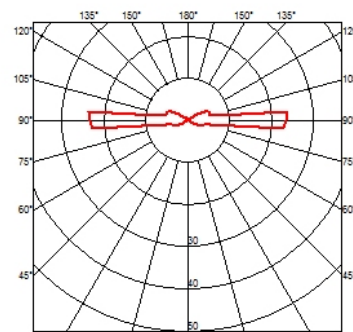

CERTIFICATIONS