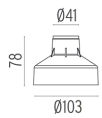

LANDLORD GROUND Ø49 2 BEAM

Beam angle	44°
Mounting	Ground
Lamps description	Power LED: 2,3W - 202 lm ≠ FIXT 18 lm - 4000K/CRI 80 - 24V
Environment	Outdoor
Technical description	IP67 luminaries for ground recessed installation, powered 24V. Body in anodised, then resined aluminium, external ring in shot-peened stainless steel, encasing the entire control electronics. Head available in two sizes, ø47 mm, and ø64 mm, with frontal or grazing emission (one, two or four beams). Frontal emission version are available with spot or medium optic, and the ø64 version is also available with integrated non removable honeycomb, for maximum visual confort. To be installed in its installation box.

Landlord Ground Ø49 2 Beam designed by Piero Lissoni

24V remote power supply to be ordered separately. Necessary box for installation, to be ordered separately.

● F004A44A005 Stainless steel

DIMENSIONS

ELECTRICAL

Transformer type	Electronic
Transformer availability	Separate item
Transformer mounting	Remote
Emergency	Without
Voltage (V)	24

PHYSICAL

Aiming	Fixed
Diameter (mm)	49
Weight (kg)	0,30
Number of heads	1

CERTIFICATIONS

Landlord Ground Ø49 2 Beam .Accessories

Mounting

○ F004Z0J0000

Installation box

Landlord Ground Ø49 2 Beam
designed by Piero Lissoni

24V remote power supply to be ordered separately. Necessary box for installation, to be ordered separately.