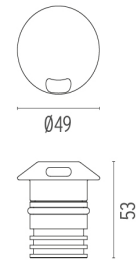

LANDLORD GROUND Ø49 I BEAM PWM DIMMABLE

Beam angle	14°
Mounting	Ground
Lamps description	Power LED: 2,3W - 202 lm ≠ FIXT 9 lm - 4000K/CRI 80 - 24V
Environment	Outdoor
Technical description	IP67 luminaries for ground recessed installation, powered 24V. Body in anodised, then resined aluminium, external ring in shot-peened stainless steel, encasing the entire control electronics. Head available in two sizes, ø47 mm, and ø64 mm, with frontal or grazing emission (one, two or four beams). Frontal emission version are available with spot or medium optic, and the ø64 version is also available with integrated non removable honeycomb, for maximum visual confort. To be installed in its installation box.

DIMENSIONS

ELECTRICAL

Transformer type	Electronic dimmable
Transformer availability	Separate item
Transformer mounting	Remote
Emergency	Without
Voltage (V)	24

PHYSICAL

Aiming	Fixed
Diameter (mm)	49
Weight (kg)	0,30
Number of heads	1

● F004A43H005 Stainless steel

DIMENSIONS

Landlord Ground Ø49 I Beam PWM Dimmable .Lamps

Power LED

Lamp category:

LED

Socket:

Special base