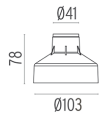

LANDLORD GROUND Ø49 I BEAM PWM DIMMABLE

Beam angle	14°
Mounting	Ground
Lamps description	Power LED: 2,3W - 202 lm ≠ FIXT 9 lm - 4000K/CRI 80 - 24V
Environment	Outdoor
Technical description	IP67 luminaries for ground recessed installation, powered 24V. Body in anodised, then resined aluminium, external ring in shot-peened stainless steel, encasing the entire control electronics. Head available in two sizes, ø47 mm, and ø64 mm, with frontal or grazing emission (one, two or four beams). Frontal emission version are available with spot or medium optic, and the ø64 version is also available with integrated non removable honeycomb, for maximum visual confort. To be installed in its installation box.

DIMENSIONS

ELECTRICAL

Transformer type	Electronic dimmable
Transformer availability	Separate item
Transformer mounting	Remote
Emergency	Without
Voltage (V)	24

PHYSICAL

Aiming	Fixed
Diameter (mm)	49
Weight (kg)	0,30
Number of heads	1

CERTIFICATIONS

Landlord Ground Ø49 I Beam PWM Dimmable .Accessories

Mounting

○ F004Z0J0000

Installation box

Landlord Ground Ø49 I Beam PWM Dimmable

designed by Piero Lissoni

24V remote power supply to be ordered separately. Necessary box for installation, to be ordered separately.

● F004A43H005 Stainless steel

DIMENSIONS

Landlord Ground Ø49 I Beam PWM Dimmable .Lamps

Power LED

Lamp category:

LED

Socket:

Special base