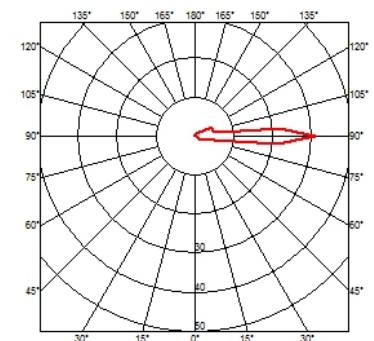

CERTIFICATIONS