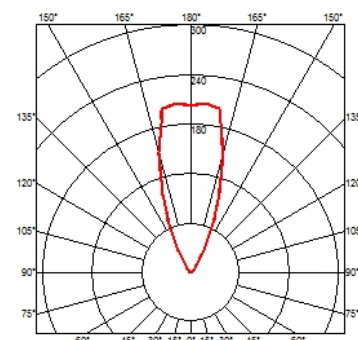

LANDLORD GROUND Ø49 PWM DIMMABLE

Beam angle	40° Medium
Mounting	Ground
Lamps description	Power LED: 2,3W - 202 lm ≠ FIXT 103 lm - 4000K/CRI 80 - 24V
Environment	Outdoor
Technical description	IP67 luminaries for ground recessed installation, powered 24V. Body in anodised, then resined aluminium, external ring in shot-peened stainless steel, encasing the entire control electronics. Head available in two sizes, ø47 mm, and ø64 mm, with frontal or grazing emission (one, two or four beams). Frontal emission version are available with spot or medium optic, and the ø64 version is also available with integrated non removable honeycomb, for maximum visual confort. To be installed in its installation box.

Landlord Ground Ø49 PWM Dimmable
designed by Piero Lissoni

24V remote power supply to be ordered separately. Necessary box for installation, to be ordered separately.

ELECTRICAL

Transformer type	Electronic dimmable
Transformer availability	Separate item
Transformer mounting	Remote
Emergency	Without
Voltage (V)	24

● F004A42H005 Stainless steel

DIMENSIONS

PHYSICAL

Aiming	Fixed
Diameter (mm)	49
Weight (kg)	0,30
Number of heads	1

CERTIFICATIONS