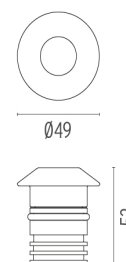

## LANDLORD GROUND Ø49 PWM DIMMABLE

|                              |   |
|------------------------------|---|
| <b>Beam angle</b>            | 40° Medium  |
| <b>Mounting</b>              | Ground  |
| <b>Lamps description</b>     | Power LED: 2,3W - 202 lm ≠ FIXT 103 lm - 4000K/CRI 80 - 24V   |
| <b>Environment</b>           | Outdoor   |
| <b>Technical description</b> | IP67 luminaries for ground recessed installation, powered 24V. Body in anodised, then resined aluminium, external ring in shot-peened stainless steel, encasing the entire control electronics. Head available in two sizes, ø47 mm, and ø64 mm, with frontal or grazing emission (one, two or four beams). Frontal emission version are available with spot or medium optic, and the ø64 version is also available with integrated non removable honeycomb, for maximum visual confort. To be installed in its installation box. |

### DIMENSIONS

### PHYSICAL

|                        |       |
|------------------------|-------|
| <b>Aiming</b>          | Fixed |
| <b>Diameter (mm)</b>   | 49    |
| <b>Weight (kg)</b>     | 0,30  |
| <b>Number of heads</b> | 1     |