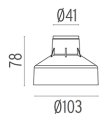

Landlord Ground Ø49 PWM Dimmable .Accessories

Mounting

○ F004Z0J0000

Installation box