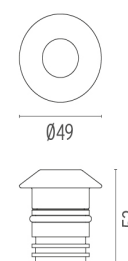

LANDLORD GROUND Ø49 PWM DIMMABLE

Beam angle	14° Spot
Mounting	Ground
Lamps description	Power LED: 2,3W - 202 lm ≠ FIXT 130 lm - 4000K/CRI 80 - 24V
Environment	Outdoor
Technical description	IP67 luminaries for ground recessed installation, powered 24V. Body in anodised, then resined aluminium, external ring in shot-peened stainless steel, encasing the entire control electronics. Head available in two sizes, ø47 mm, and ø64 mm, with frontal or grazing emission (one, two or four beams). Frontal emission version are available with spot or medium optic, and the ø64 version is also available with integrated non removable honeycomb, for maximum visual confort. To be installed in its installation box.

● F004A41H005 Stainless steel

DIMENSIONS

PHYSICAL

Aiming	Fixed
Diameter (mm)	49
Weight (kg)	0,30
Number of heads	1

CERTIFICATIONS

Landlord Ground Ø49 PWM Dimmable .Accessories

Mounting

○ F004Z0J0000

DIMENSIONS

Landlord Ground Ø49 PWM Dimmable . Lamps

Power LED

Lamp category:

LED

Socket:

Special base

Lamp type: