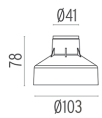

LANDLORD GROUND Ø49 PWM DIMMABLE

Beam angle	14° Spot
Mounting	Ground
Lamps description	Power LED: 2,3W - 202 lm ≠ FIXT 130 lm - 4000K/CRI 80 - 24V
Environment	Outdoor
Technical description	IP67 luminaries for ground recessed installation, powered 24V. Body in anodised, then resined aluminium, external ring in shot-peened stainless steel, encasing the entire control electronics. Head available in two sizes, ø47 mm, and ø64 mm, with frontal or grazing emission (one, two or four beams). Frontal emission version are available with spot or medium optic, and the ø64 version is also available with integrated non removable honeycomb, for maximum visual confort. To be installed in its installation box.

● F004A41H005 Stainless steel

DIMENSIONS

PHYSICAL

Aiming	Fixed
Diameter (mm)	49
Weight (kg)	0,30
Number of heads	1

CERTIFICATIONS

Landlord Ground Ø49 PWM Dimmable .Accessories

Mounting

○ F004Z0J0000

DIMENSIONS

Landlord Ground Ø49 PWM Dimmable . Lamps

Power LED

Lamp category:

LED

Socket:

Special base

Lamp type: