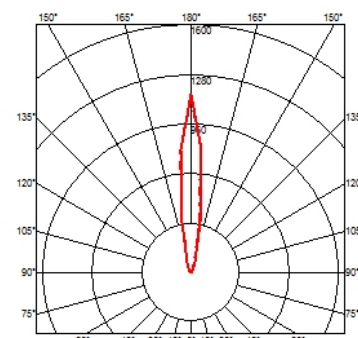

LANDLORD GROUND Ø49 PWM DIMMABLE

Beam angle	14° Spot
Mounting	Ground
Lamps description	Power LED: 2,3W - 202 lm ≠ FIXT 130 lm - 4000K/CRI 80 - 24V
Environment	Outdoor
Technical description	IP67 luminaries for ground recessed installation, powered 24V. Body in anodised, then resined aluminium, external ring in shot-peened stainless steel, encasing the entire control electronics. Head available in two sizes, ø47 mm, and ø64 mm, with frontal or grazing emission (one, two or four beams). Frontal emission version are available with spot or medium optic, and the ø64 version is also available with integrated non removable honeycomb, for maximum visual confort. To be installed in its installation box.

● F004A41H005 Stainless steel

DIMENSIONS

PHYSICAL

Aiming	Fixed
Diameter (mm)	49
Weight (kg)	0,30
Number of heads	1

CERTIFICATIONS

Landlord Ground Ø49 PWM Dimmable .Accessories

Mounting

○ F004Z0J0000